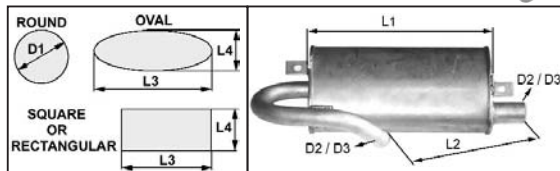

MUFFLERS

For all our latest catalogue updates and company info: www.tvh.com

used for: **TEREX**

MUFFLERS

Type muffler TY	Length (mm) L1	Dimension (mm) L2	Body dimension (mm) dia. D1 or L3 x L4	Smallest outer dia. tube (mm) D2	Largest outer dia. tube (mm) D3	REF
Oval	395	925	200 X 127	50	60	134TA8078
Oval	404	1000	199 X 124	50	60	118TA1274
Oval	600	1530	215 X 150	70	70	134TA7866
Oval	700	890	243 X 140	76	76	139TA1661
Round	700	1060	170	60	84	139TA1662
Round	710	750	172	60	70	134TA8073