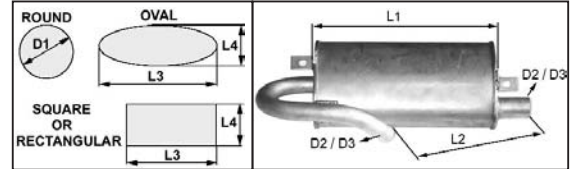

MUFFLERS

For all our latest catalogue updates and company info: www.tvh.com

used for: **SALEV**