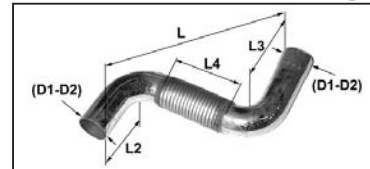

EXHAUST TUBES

For all our latest catalogue updates and company info: www.tvh.com

EXHAUST TUBES

used for: **SVE TRUCK**

Number of bends	Smallest outer dia. tube (mm)	Largest outer dia. tube (mm)	Dimension (mm)	Dimension (mm)	Dimension (mm)	Dimension (mm)	REF
AT-BO	D1	D2	L	L2	L3	L4	
1	76	79	1160	40	1125		134TA5591
	96	101	1120	45	1065		139TA4245
	100	105	345	120	280		134TA6293
	102	106	930	50	880		139TA4246
2	62	89	295	40	80		134TA6295
	91	101	600	35	320		134TA6215