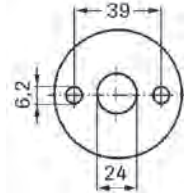

BATTERY SWITCH

REF 106TA1189

- Metal switch (with key)
- 100 A – 500 A (5 sec) 1-pole (2 connections)