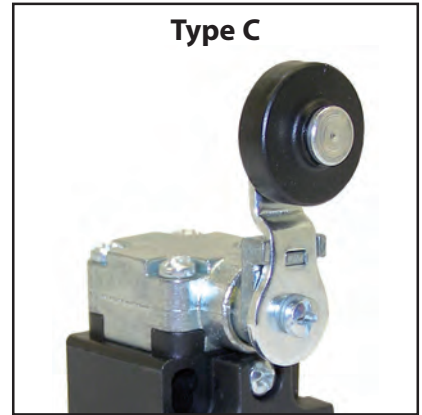

Type S
Special type

Type F

Type C