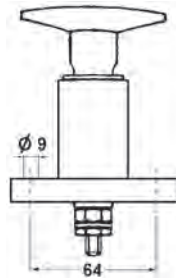

BATTERY SWITCH

REF [107TA1096](#)

600 A – 4500 A (5 sec) 1-pole (2 connections)