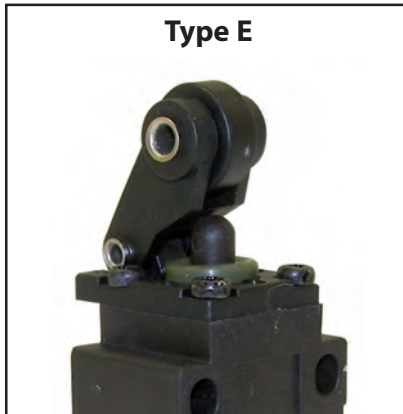

TECHNICAL SHEET

TYPE OF ACTUATOR

Type I