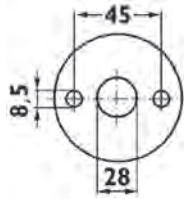

KEY BATTERY SWITCH

REF 134TA8699

150 A – 1000 A (5 sec) 1-pole (2 connections)