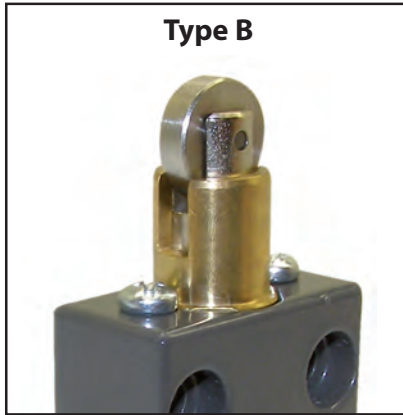

Type E

Type B