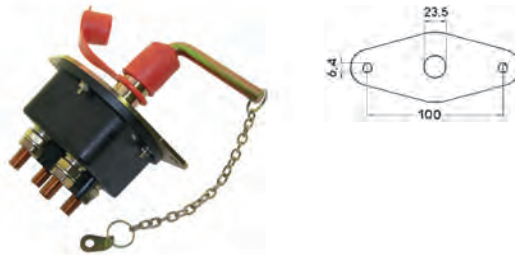

BATTERY SWITCH

REF 134TA8698

250 A – 2500 A (5 sec) 2-pole (4 connections)