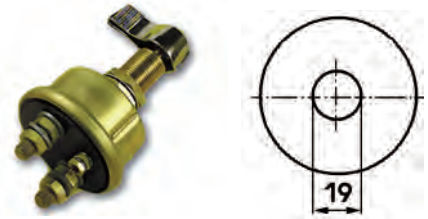

BATTERY SWITCH

REF 106TA1190

2-pole switches to disconnect battery and field circuit

- Large studs: 125 A continuous
  1000 A (5 sec)
- Small studs: 20 A continuous
- Fits panels up to thickness of 23 mm