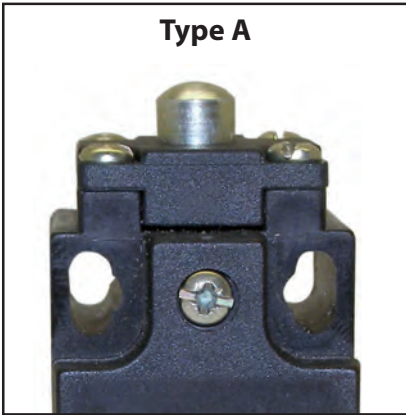

Type D

TECHNICAL SHEET

TYPE OF ACTUATOR

Type A