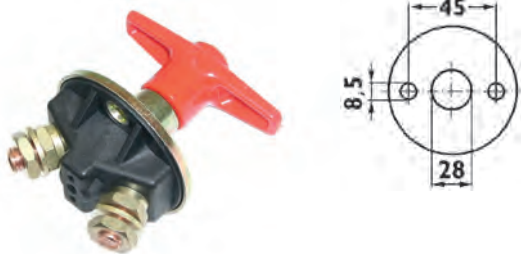

BATTERY SWITCH

REF 134TA8697

150 A – 1000 A (5 sec.) 1-pole (2 connections)