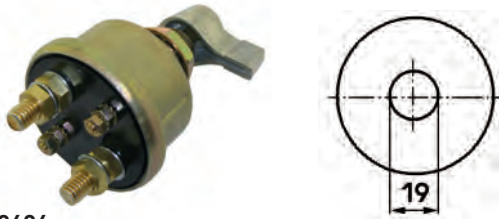

BATTERY SWITCH

REF 134TA8696

2-pole switches to disconnect battery and field circuit

- Large studs: 125 A continuous
  1000 A (5 sec)
- Small studs: 20 A continuous
- Fits panels up to thickness of 5 mm