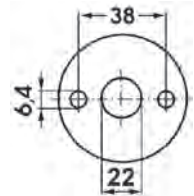

BATTERY SWITCH

REF 106TA1184

- Switch (with key)
- 250 A – 2500 A (5 sec) 1-pole (2 connections)