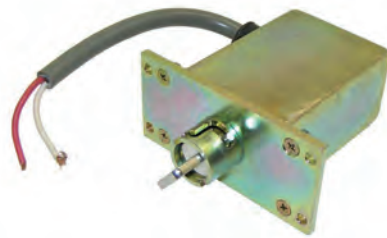

BATTERY SWITCH

REF [144TA1914](#)
Used for Nichiyu-Nyk