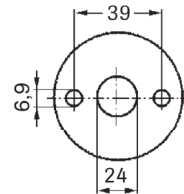

BATTERY SWITCH

REF 106TA1187

- Plastic switch (with key)
- 100 A – 500 A (5 sec) 1-pole (2 connections)