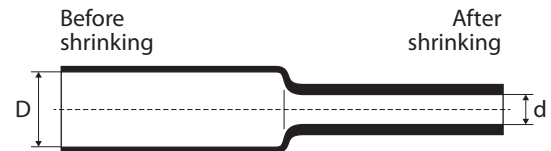

INSULATION TAPE

- REF [107TA7668](#) – Black
- REF [106TA9772](#) – Red
- REF [106TA9773](#) – Blue
- REF [106TA9768](#) – Yellow
- REF [106TA9769](#) – White
- Each ref contains 10 rolls of PVC insulation tape
- Length: 10 m
- Width: 19 mm

INSULATION TAPE

- REF [106TA9775](#)
- Set of 10 insulation sealing tape rolls in different colours
- Length: 10 m
- Width: 19 mm

HEAT-SHRINK TUBING 3/1

D	D	d	Colour	REF/metre
1,6 mm	1/16"	0,5 mm	Black	106TA9697
3,2 mm	1/8"	1 mm	Black	106TA9698
6,4 mm	1/4"	2 mm	Transparent	106TA9699
			Black	106TA9700
			Red	106TA9701
			Blue	106TA9702
9,5 mm	3/8"	3 mm	Transparent	106TA9703
			Black	106TA9704
12,7 mm	1/2"	4 mm	Red	106TA9705
			Blue	106TA9706
			Transparent	106TA9707
			Black	106TA9708
			Green	106TA9709
19,0 mm	3/4"	6 mm	Red	106TA9710
			Blue	106TA9711
			Black	106TA9712
			Yellow	106TA9713
			Green	106TA9714
25,4 mm	1"	8 mm	Transparent	106TA9715
			Black	106TA9716
39,0 mm	1 1/2"	13 mm	Black	106TA9718

HEAT GUN

- REF [127TA9779](#)
- Pos: 1240 l/min: 300 °C
- Pos: 2450 l/min: 500 °C
- Can be used with gun portrait placed on the worksheet