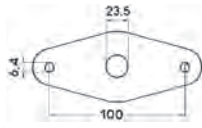

BATTERY SWITCH

REF [111TA3918](#)

300 A – 2500 A (5 sec) 1-pole (2 connections)