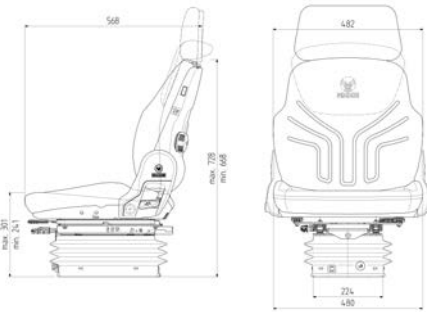

## COMPACTO COMFORT W (MSG 93/721 12 V)

- Air suspension (12 V compressor)
- Air-assisted height adjustment
- Weight adjustment: 50 - 130 kg
- Mechanical lumbar support
- Adjustable backrest angle
- Fore/aft isolation
- Seat cushion width: 480 mm