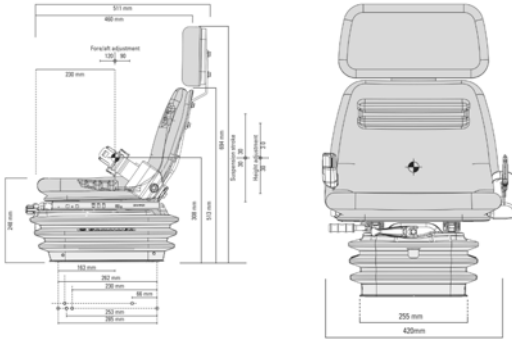

Mechanical suspension

Manual weight adjustment