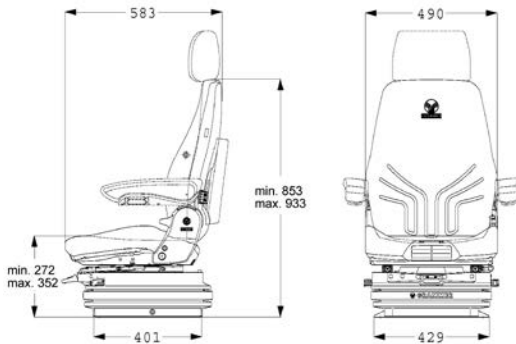

ACTIMO XXL (MSG 97AL/722)

Control carriers

- Pneumatic low-frequency suspension
- Suspension stroke: 100 mm
- Stepless height adjustment: 80 mm
- Automatic weight adjustment: 50 – 130 kg
- Passive seat climate system
- Fore/aft isolation
- Pneumatic lumbar support
- Heating
- Adjustable seat cushion length and angle
- Adjustable shock absorber for vertical suspension
- APS: automatic positioning system

Seats	Description	REF
Standard version	Fabric (yellow-black), air suspension, 24 V compressor, extra-wide, ruggedised suspension, length adjustment: 170 mm	100BC2628

Spare parts	Description	REF
Seat cushion	PVC	100BC2630
Backrest cushion	PVC	100BC2631
Seat cushion	Fabric	100BC2661
Backrest cushion	Fabric	100BC2634
Seat cushion	Fabric, 24 V	100BC2633
Backrest cushion	Fabric, 24 V	100BC2780
Cushion set	Fabric, heated 24 V	100BC2636
Slide rails set		100BC2637
Switch		100BC2182

Optional features	Description	REF
Head rest	PVC	100BC2632
Head rest	With matrix heated, with logo	100BC2635
Armrest	Left-hand, long 380 x 80 mm adjustable angle	100BC2171
Armrest	Right-hand, long 380 x 80 mm adjustable angle	100BC2172
Armrest	Left-hand, 270 x 65 mm height adjustable height, folding	100BC2230
Armrest	Right-hand, 270 x 65 mm height adjustable height, folding	100BC2231
Seat belt	Retractor, ALR	100BC2145
Seat belt	ELR, left-hand	100BC2638
Lateral suspension	Height: 18 mm	100BC2213
Lateral suspension	Reinforced version	100BC2639
Swivel	360°, height: 31 mm	100BC2640
Document holder		100BC2144

- Pneumatic suspension
- Fore/aft isolation
- Pneumatic lumbar support
- Passive seat climate system
- Automatic positioning system
- Adjustable shock absorber
- Automatic weight system