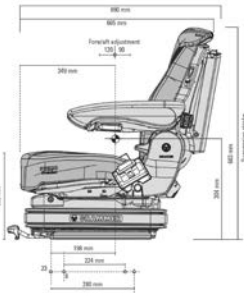

Seats	Description	REF
Standard version	Fabric (anthracite-silver), duo belt 12 V	100BC2509

Spare parts	Description	REF
Seat cushion	Fabric	100BC2511
Backrest cushion	Fabric	100BC2512
Backrest extension	Fabric	100BC2513
Slide rails		100BC2514
Fore/aft isolation		100BC2515
Switch		100BC2516
Shock absorber	Vertical	100BC2465
Compressor	12 V	100BC2466
Air spring		100BC2467

Pneumatic suspension

Low-frequency suspension

Pneumatic lumbar support

Passive seat climate system

Automatic weight system

Optional features	Description	REF
Armrest	Left-hand, 380 x 80 mm	100BC2518
Armrest	Right-hand, 380 x 80 mm	100BC2517
Seat belt	Dual, switch, ELR	100BC2519
Document holder		100BC2144