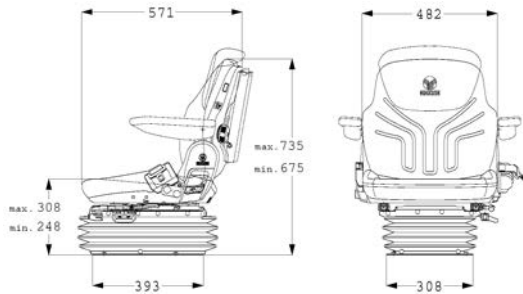

Pneumatic suspension

Low-frequency suspension

Pneumatic lumbar support

Fore/aft isolation

Automatic positioning system

Passive seat climate system

Automatic weight system

Optional features	Description	REF
Head rest	PVC	<a href="#">100BC2249</a>
Armrest	Left-hand, long 380 x 80 mm adjustable angle	<a href="#">100BC2171</a>
Armrest	Right-hand, long 380 x 80 mm adjustable angle	<a href="#">100BC2172</a>
Armrest	Left-hand, 270 x 65 mm adjustable height, folding	<a href="#">100BC2230</a>
Armrest	Right-hand, 270 x 65 mm adjustable height, folding	<a href="#">100BC2231</a>
Document holder		<a href="#">100BC2144</a>

## MAXIMO L (MSG 95A/721 12 V)

- Pneumatic suspension
- Weight adjustment: 50 – 130 kg
- Mechanical lumbar support
- Seat switch
- Stepless height adjustment up to 60 mm
- Operator restraint system
- APS: automatic position system