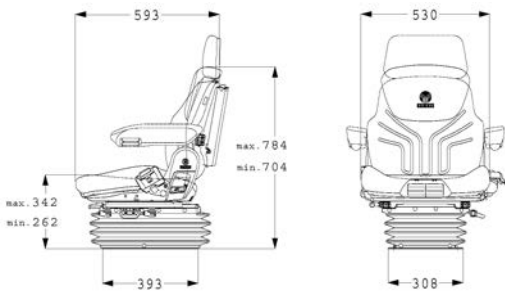

### MAXIMO XXL (MSG 95AL/731, MSG95A/731)

- Pneumatic Low-frequency suspension
- Automatic weight adjustment: 50 – 130 kg
- Pneumatic lumbar support
- Adjustable shock absorber for vertical suspension
- Horizontal suspension
- Seat cushion depth and adjustable anglement
- Stepless height adjustment
- Wide seat cushion
- Passive seat climate system
- Integrated backrest extension
- Operator restraint system
- Seat switch
- APS: automatic position system