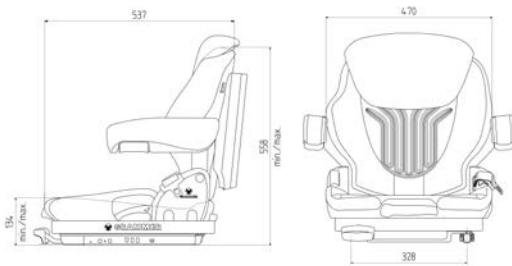

Mechanical suspension

Manual weight adjustment

Mechanical lumbar support

Seats	Description	REF
Standard version	PVC (black), dual belt	100BC2784
Alternative version	Fabric (blue-black), dual belt	100BC2783

Spare parts	Description	REF
Seat cushion	PVC	100BC2606
Seat cushion	PVC, heated 12 V	100BC2583
Seat cushion	PVC, heated 48 V	100BC2584
Backrest cushion	PVC	100BC2272
Backrest cushion	PVC, heated 12 V	100BC2273
Backrest cushion	PVC, heated 48 V	100BC2585
Seat cushion	Fabric	100BC2587
Seat cushion	Fabric, heated 12 V	100BC2586
Seat cushion	Fabric, matrix, heated 48 V	100BC2607
Backrest cushion	Fabric, heated 48 V	100BC2589
Backrest cushion	Fabric, heated 12 V	100BC2588
Backrest cushion	Fabric, matrix, heated 48 V	100BC2608
Cable set	Heating 12 V	100BC2276
Cable set	Heating 24 V	100BC2609
Cable heating set	48 V	100BC2576
Adapter	Seat switch	100BC2610
Slide rails		100BC2462
Fore/aft isolation		100BC2472
Switch		100BC2577
Shock absorber	Vertical	100BC2465

Optional features	Description	REF
Head rest	PVC	100BC2249
Head rest	Fabric	100BC2590
Armrests	Left-hand, 60 x 320 mm, adjustable angle	100BC2277
Armrests	Right-hand, 60 x 320 mm, adjustable angle	100BC2278
Seat belt	Static	100BC2611
Seat belt	Seat belt ELR	100BC2281
Seat belt	Retractor with switch right ELR	100BC2471
Document holder		100BC2144