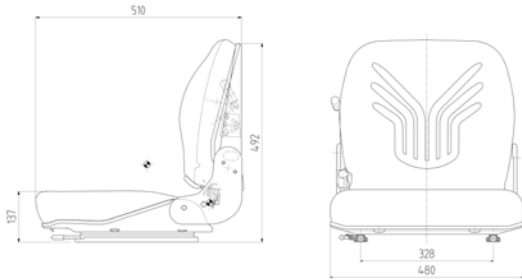

Product line B 12

B 12

Mechanical suspension

Manual weight adjustment

For vehicles with extremely tight installation dimension tolerances. The new design offers budget-friendly seating comfort. Comfort and safety with a minimal amount of space.

- Weight adjustment: 50 – 120 kg
- Backrest adjustable anglement
- Fore/aft adjustment

Seats	Description	REF
Standard version	PVC (black)	100BC2776
Alternative version	PVC (black), switch	100BC2495
Alternative version	PVC (black), switch, belt	100BC2777

Spare parts	Description	REF
Seat cushion	PVC	100BC2497
Backrest cushion	PVC	100BC2498
Seat cushion	Fabric	100BC2499
Backrest cushion	Fabric	100BC2500
Slide rails		100BC2501
Switch		100BC2502

Optional features	Description	REF
Armrest	Left-hand, 270 x 65 mm, folding	100BC2503
Armrest	Right-hand, 270 x 65 mm, folding	100BC2504
Seat belt	Static, Seat belt	100BC2506
Seat belt	Retractor, MUR	100BC2785
Seat belt	Dual sensitive, ELR	100BC2508
Document holder		100BC2505