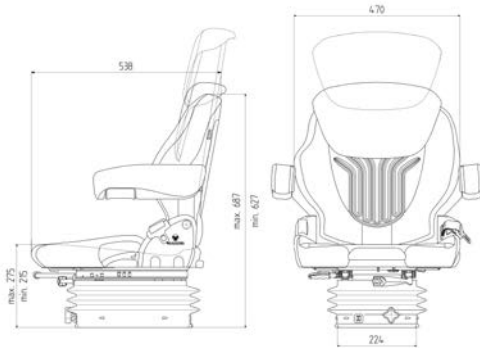

Mechanical suspension

Manual weight adjustment

Mechanical lumbar support

Seats	Description	REF
Standard version	Fabric (anthracite-green-silver)	100BC2312
Standard version	PVC (black)	100BC2314

Spare parts	Description	REF
Seat cushion	Fabric	100BC2316
Seat cushion	Fabric, heated 12 V	100BC2317
Backrest cushion	Fabric	100BC2267
Backrest cushion	Fabric, heated 12 V	100BC2269
Seat cushion	PVC	100BC2270
Seat cushion	PVC, heated 12 V	100BC2271
Backrest cushion	PVC	100BC2272
Backrest cushion	PVC, heated 12 V	100BC2273
Slide rail		100BC2274
Switch		100BC2275
Cable set	Heating, 12 V	100BC2276
Adapter	Cable ops	100BC2318
Shock absorber	Vertical	100BC2473
Roller kit		100BC2481
Complete suspension		100BC2480

Optional features	Description	REF
Backrest extension	Fabric, heated 12 V	100BC2268
Head rest	PVC	100BC2249
Armrest	Left-hand, 60 x 320 mm, adjustable angle	100BC2277
Armrest	Right-hand, 60 x 320 mm, adjustable angle	100BC2278
Armrest	Left-hand, 65 x 270 mm	100BC2279
Armrest	Right-hand, 65 x 270 mm	100BC2280
Seat belt	Seat belt, ELR	100BC2281
Lateral suspension	18 mm	100BC2296
Document holder		100BC2144