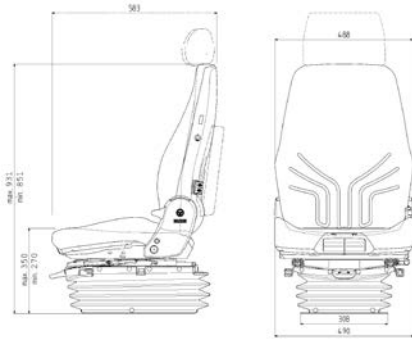

ACTIMO XL (MSG 95A/722)

- Pneumatic suspension
- Suspension stroke: 100 mm
- Stepless height adjustment: 80 mm
- Automatic weight adjustment: 50 – 130 kg
- Passive seat climate system
- Fore/aft isolation
- Pneumatic lumbar support
- Adjustable shock absorber for vertical suspension
- Adjustable seat cushion length and angle
- APS: automatic positioning system

Seats	Description	REF
Standard version	Fabric (yellow-black), narrow suspension (308 mm) 12 V, without low-frequency suspension	100BC2641
Standard version	Fabric (yellow-black), narrow suspension (308 mm) 24 V, without low-frequency suspension	100BC2643

Spare parts	Description	REF
Seat cushion	Fabric	100BC2646
Seat cushion	Fabric, 12 V	100BC2647
Backrest cushion	Fabric	100BC2648
Backrest cushion	Fabric, 12 V	100BC2649
Heating cushion set	24 V	100BC2650
Seat cushion	PVC	100BC2630
Backrest cushion	PVC	100BC2631
Heating	24 V	100BC2651
Heating cable set	12 V	100BC2652
Slide rails		100BC2210
Switch + contact plate	22 ohm	100BC2168