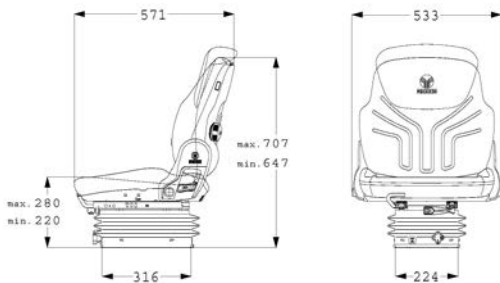

Mechanical suspension

Manual weight adjustment

Mechanical lumbar support

Optional features	Description	REF
Armrest	Left-hand, 380 x 80 mm, adjustable angle	100BC2211
Armrest	Right-hand, 380 x 80 mm, adjustable angle	100BC2212
Armrest	Left-hand, 270 x 65 mm height adjustable height, folding	100BC2230
Armrest	Right-hand, 270 x 65 mm height adjustable height, folding	100BC2231
Seat belt	Static	100BC2786
Seat belt	Retractor, ALR	100BC2145
Lateral suspension		100BC2259
Document holder		100BC2144