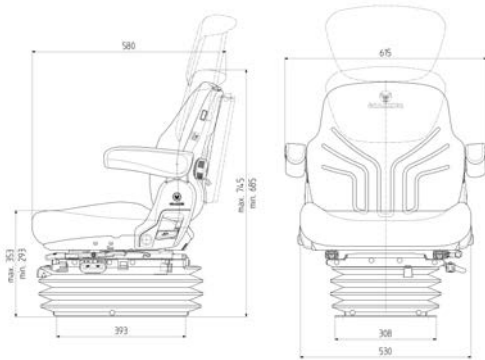

Pneumatic suspension

Manual weight adjustment

Mechanical lumbar support

Fore/aft isolation

Seats	Description	REF
Standard version	Fabric (anthracite-green-silver)	100BC2221
Standard version	PVC (black)	100BC2223

Spare parts	Description	REF
Seat cushion	Fabric	100BC2225
Backrest cushion	Fabric	100BC2207
Cushion set	Fabric, heated 12 V	100BC2226
Seat cushion	PVC	100BC2227
Backrest cushion	PVC	100BC2216
Cushion set	PVC, heated 12 V	100BC2228
Armrest	Left-hand, 270 x 65 mm height adjustable height, folding	100BC2230
Armrest	Right-hand, 270 x 65 mm height adjustable height, folding	100BC2231
Slide rails		100BC2210
Switch		100BC2182
Shock absorber	Vertical	100BC2430
Shock absorber	Horizontal	100BC2449
Roller kit		100BC2431
Compressor		100BC2441
Air spring		100BC2433
Complete suspension		100BC2450

Optional features	Description	REF
Backrest extension	Fabric, heated 12 V	100BC2208
Backrest extension	PVC	100BC2229
Seat belt	Retractor, ALR	100BC2145
Seat belt	Duo sensitive, ELR	100BC2232
Lateral suspension	Height: 18 mm	100BC2213
Document holder		100BC2144