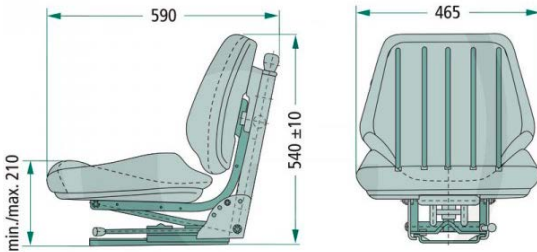

- Mechanical suspension
- Weight adjustment: 50 - 130 kg
- Fore/aft adjustment

Seats	Description	REF
Standard version	PVC (black)	100BC2346

Spare parts	Description	REF
Seat cushion	Fabric	100BC2347
Backrest cushion	Fabric	100BC2348
Seat cushion	PVC	100BC2349
Backrest cushion	PVC	100BC2350
Backrest extension	PVC	100BC2256

Optional features	Description	REF
Armrest	Left-hand, 65 x 270 mm, folding	100BC2351
Armrest	Right-hand, 65 x 270 mm, folding	100BC2352
Seat belt	Static	100BC2337
Seat belt	Retractor, ALR	100BC2338
Facility for lumbar support		100BC2353