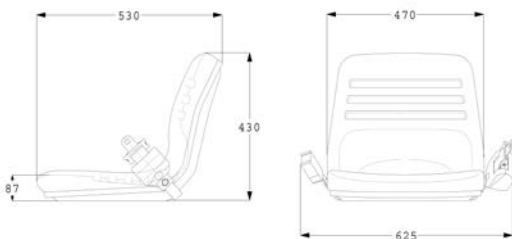

Seats	Description	REF
Standard version	PVC (black - imitation leather)	100BC2676

Optional features	Description	REF
Fore/aft adjustment		100BC2675
Seat belt	Retractor, ALR	100BC2327