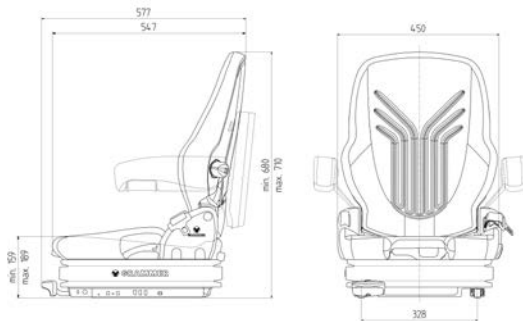

## PRIMO XL PLUS (MSG75G/721)

- Pneumatic suspension
- 12 V compressor
- Automatic weight adjustment: 45 – 170 kg
- Seat cushion width: 480 mm
- Suspension stroke: 110 mm
- Fore/aft adjustment: 210 mm
- Mechanical lumbar support
- Backrest with adjustable anglement
- Integrated backrest extension

Pneumatic suspension

Manual weight adjustment

Mechanical lumbar support

Optional features	Description	REF
Head rest	PVC	<a href="#">100BC2249</a>
Head rest	Fabric	<a href="#">100BC2558</a>
Armrest	Left-hand, 380 x 80 mm, adjustable angle	<a href="#">100BC2211</a>
Armrest	Right-hand, 380 x 80 mm, adjustable angle	<a href="#">100BC2212</a>
Armrest	Left-hand, 320 x 60 mm	<a href="#">100BC2562</a>
Armrest	Right-hand, 320 x 60 mm	<a href="#">100BC2561</a>
Armrest	Left-hand, 270 x 65 mm height adjustable height, folding	<a href="#">100BC2230</a>
Armrest	Right-hand, 270 x 65 mm height adjustable height, folding	<a href="#">100BC2231</a>
Seat belt	Dual, switch, ELR	<a href="#">100BC2519</a>
Document holder		<a href="#">100BC2144</a>

## PRIMO XXL (MSG75G/522)

- Pneumatic low-frequency suspension
- 12 V compressor
- Automatic weight adjustment: 45 – 170 kg
- Seat cushion width: 450 mm
- Suspension stroke: 110 mm
- Fore/aft adjustment: 210 mm
- Backrest with adjustable anglement
- Mechanical lumbar support
- Integrated backrest extension