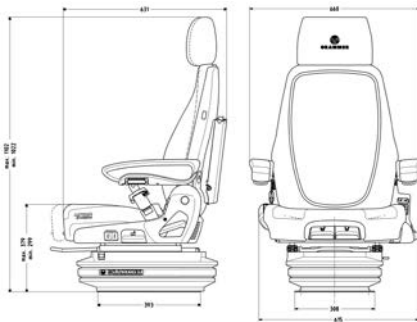

Product line ACTIMO

The super comfort seat for big machines sets exemplary benchmarks: the extra-high, comfortably formed backrest offers optimal back and side support because of the accentuated side contours. The multiple adjustment possibilities are established through ergonomically sensible, reasoned user guidance to the driver. Because of this user comfort, the individual adjustment to the optimum seat position is easily found. **The perfect foundation for good work.**

ACTIMO EVOLUTION (MSG 95EL/742, 722 12/24 V)