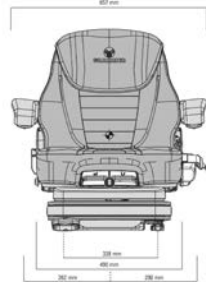

Seats	Description	REF
Standard version	Fabric (anthracite-silver), duo belt 12 V	100BC2509

Spare parts	Description	REF
Seat cushion	Fabric	100BC2511
Backrest cushion	Fabric	100BC2512
Backrest extension	Fabric	100BC2513
Slide rails		100BC2514
Fore/aft isolation		100BC2515
Switch		100BC2516
Shock absorber	Vertical	100BC2465
Compressor	12 V	100BC2466
Air spring		100BC2467

Pneumatic suspension

Low-frequency suspension

Pneumatic lumbar support

Passive seat climate system

Automatic weight system

Optional features	Description	REF
Armrest	Left-hand, 380 x 80 mm	100BC2518
Armrest	Right-hand, 380 x 80 mm	100BC2517
Seat belt	Dual, switch, ELR	100BC2519
Document holder		100BC2144