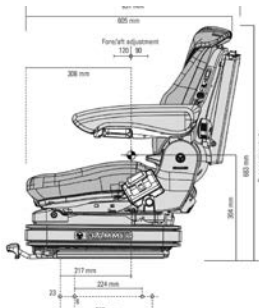

Optional features	Description	REF
Head rest	PVC	<a href="#">100BC2249</a>
Backrest extension	Fabric	<a href="#">100BC2367</a>
Armrest	Left-hand, long 380 x 80 mm adjustable angle	<a href="#">100BC2171</a>
Armrest	Right-hand, long 380 x 80 mm adjustable angle	<a href="#">100BC2172</a>
Armrest	Left-hand, 270 x 65 mm height adjustable height, folding	<a href="#">100BC2230</a>
Armrest	Right-hand, 270 x 65 mm height adjustable height, folding	<a href="#">100BC2231</a>
Document holder		<a href="#">100BC2144</a>

Pneumatic suspension

Low-frequency suspension

Pneumatic lumbar support

Passive seat climate system

Automatic weight system

Optional features	Description	REF
Armrest	Left-hand, 380 x 80 mm	<a href="#">100BC2518</a>
Armrest	Right-hand, 380 x 80 mm	<a href="#">100BC2517</a>
Seat belt	Dual, switch, ELR	<a href="#">100BC2519</a>
Document holder		<a href="#">100BC2144</a>

## PRIMO EL PLUS (MSG75EL/731)

- Pneumatic low-frequency suspension
- Automatic weight adjustment: 45 – 170 kg
- Passive seat climate system
- Seat shell width: 530 mm
- Mechanical lumbar support
- Heating
- Adjustable backrest height
- Integrated restraint system
- Suspension stroke: 110 mm