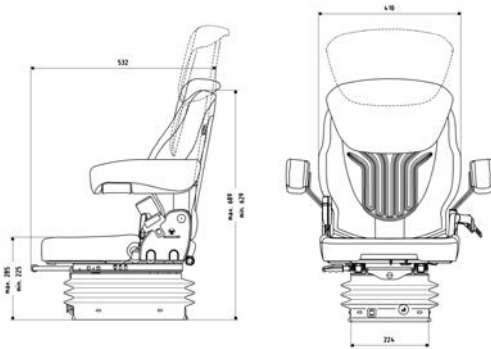

Note: restricted field of application, only to be fitted on narrow-track tractors with a minimum track width of ≤ 1150 mm at the rear wheels.

Pneumatic suspension

Manual weight adjustment

Mechanical lumbar support

Seats	Description	REF
Standard version	Fabric (anthracite-green-silver)	100BC2283
Standard version	PVC (black)	100BC2285

Spare parts	Description	REF
Seat cushion	Fabric	100BC2287
Seat cushion	Fabric, heated 12 V	100BC2288
Backrest cushion	Fabric	100BC2289
Backrest cushion	Fabric, heated 12 V	100BC2290
Backrest cushion	Fabric, heated 12 V	100BC2269
Seat cushion	PVC	100BC2291
Seat cushion	PVC, heated 12 V	100BC2292
Backrest cushion	PVC, heated 12 V	100BC2293
Backrest cushion	PVC, heated 12 V	100BC2294
Slide rail		100BC2274
Switch		100BC2275
Cable set	Heating, 12 V	100BC2276
Shock absorber	Vertical	100BC2473
Compressor		100BC2474
Air spring		100BC2475
Suspension	Upper part	100BC2477
Suspension	Lower part	100BC2478

Optional features	Description	REF
Backrest extension	PVC	100BC2217
Armrest	Left-hand, 60 x 320 mm, adjustable angle	100BC2277
Armrest	Right-hand, 60 x 320 mm, adjustable angle	100BC2278
Armrest	Left-hand, 65 x 270 mm	100BC2279
Armrest	Right-hand, 65 x 270 mm	100BC2280
Seat belt	Static	100BC2295
Seat belt	Seat belt, ELR	100BC2281
Lateral suspension	18 mm	100BC2296
Document holder		100BC2144