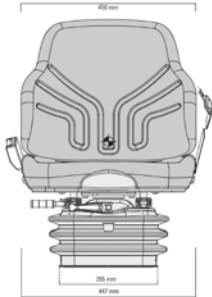

Mechanical suspension

Manual weight adjustment