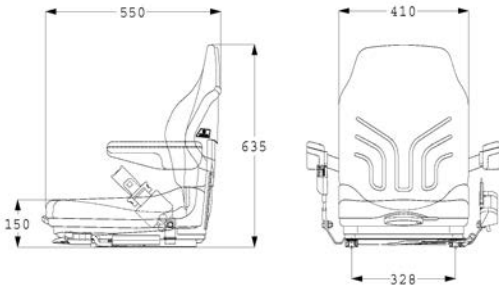

MSG 20 NARROW

The narrow-version MSG 20 is a comfort seat with full suspension, that is especially created for vehicles with limited mounting height and width.

- Rapid weight adjustment: 50 – 130 kg
- Backrest adjustable anglement
- Fore/aft adjustment

Seats	Description	REF
Standard version	PVC (black)	100BC2405
Alternative version	PVC (black), switch	100BC2407
Alternative version	Fabric (blue-black)	100BC2409
Alternative version	Fabric (blue-black), switch	100BC2412

Spare parts	Description	REF
Seat cushion	PVC	100BC2414
Backrest cushion	PVC	100BC2415
Cushion kit	PVC, heated 12/24 V	100BC2416
Cushion kit	PVC, heated 48 V, 450 mm	100BC2417
Seat cushion	Fabric	100BC2418
Backrest cushion	Fabric	100BC2419
Cushion kit	Fabric, matrix, heated 48 V	100BC2384
Slide rails		100BC2345
Switch		100BC2404
Shock absorber	Vertical	100BC2492

Mechanical suspension

Manual weight adjustment

Optional features	Description	REF
Armrest	Left-hand, 300 x 54 mm, folding	100BC2377
Armrest	Right-hand, 300 x 54 mm, folding	100BC2378
Seat belt	Static	100BC2381
Seat belt	Retractor, MUR	100BC2380
Document holder		100BC2387