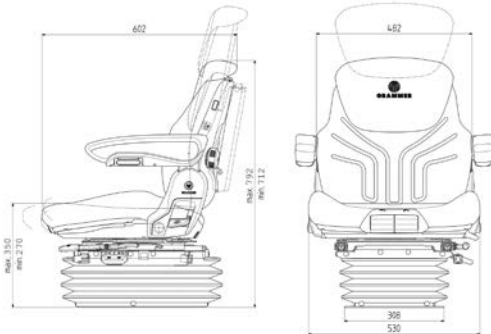

MAXIMO COMFORT PLUS (MSG 95A/731 12 V)

Pneumatic suspension

Automatic weight system

Mechanical lumbar support

Fore/aft isolation

Automatic positioning system

Standard seat with automatic positioning system

- Air suspension (12 V compressor)
- Automatic weight adjustment
- APS Automatic Positioning System
- Adjustable seat base cushion
- Backrest adjustable anglement
- Height adjustable and foldable armrests
- Seat cushion width: extra wide 530 mm
- Integrated backrest extension
- Fore/aft isolator

Seats	Description	REF
Standard version	Fabric (anthracite-green-silver)	100BC2202
Standard version	PVC (black)	100BC2219

Spare parts	Description	REF
Seat cushion	Fabric	100BC2206
Backrest cushion	Fabric	100BC2207
Cushion set	Fabric, heated 12 V	100BC2209
Backrest extension	Fabric, heated 12 V	100BC2208
Seat cushion	PVC	100BC2215
Backrest cushion	PVC	100BC2216
Backrest extension	PVC	100BC2217
Cushion set	PVC, heated 12 V	100BC2218
Armrest	Left-hand, 380 x 80 mm, adjustable angle	100BC2211
Armrest	Right-hand, 380 x 80 mm, adjustable angle	100BC2212
Slide rails		100BC2210
Switch		100BC2182
Shock absorber	Vertical	100BC2430
Shock absorber	Horizontal	100BC2443
Roller kit		100BC2431
Compressor		100BC2441
Air spring		100BC2433
Complete suspension		100BC2448

Optional features	Description	REF
Seat belt	Static	100BC2786
Seat belt	Retractor, ALR	100BC2145
Lateral suspension	Height: 18 mm	100BC2213
Document holder		100BC2144