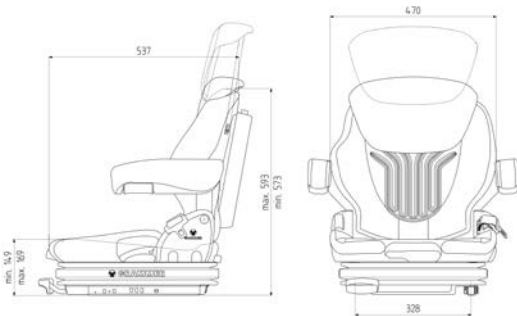

Pneumatic suspension

Manual weight adjustment

Mechanical lumbar support

Spare parts	Description	REF
Seat cushion	PVC, heated 12 V	100BC2583
Backrest cushion	PVC, heated 12 V	100BC2273
Seat cushion	Fabric, heated 12 V	100BC2586
Backrest cushion	Fabric, heated 48 V	100BC2589
Backrest cushion	Fabric, heated 12 V	100BC2588
Cable set	Heating 12 V	100BC2464
Cable set	Heating 24 V	100BC2575
Slide rails		100BC2462
Fore/aft isolation		100BC2472
Switch		100BC2577
Shock absorber	Vertical	100BC2465
Compressor	12 V	100BC2466
Air spring		100BC2467

Optional features	Description	REF
Head rest	PVC	100BC2249
Head rest	Fabric	100BC2590
Armrest	Left-hand, 60 x 320 mm, adjustable angle	100BC2578
Armrest	Right-hand, 60 x 320 mm, adjustable angle	100BC2278
Document holder		100BC2144