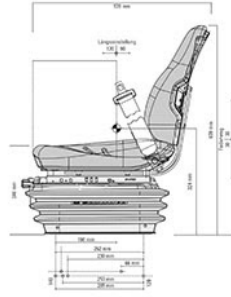

Mechanical suspension

Manual weight adjustment