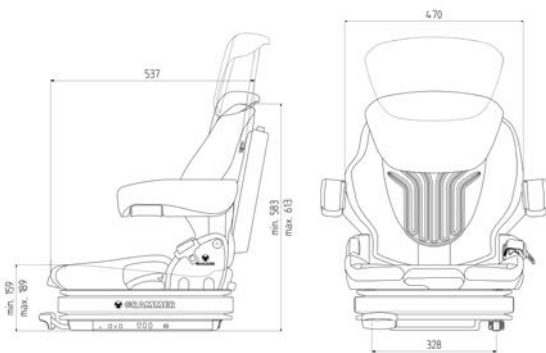

Product line COMPACTO/PRIMO Professional

In small tractor models such as vineyard and hopfield vehicles, seat comfort is often overlooked. The Compacto and Primo Professional are tailor-made to solve this, with different cushion widths available. Despite their small dimensions, they all boast standard GRAMMER suspension systems and seat and operating features. **Optimum seating comfort in a minimum of space.**

MODELS WITH AIR SUSPENSION

PRIMO PROFESSIONAL (MSG75GL/521/511)

- Low-profile, low-frequency suspension (12 V compressor)
- Height adjustment: 60 mm
- Weight adjustment: 45 - 170 kg
- Fore/aft adjustment: 210 mm
- Adjustable backrest angle
- Integrated backrest extension
- Mechanical lumbar support

Pneumatic suspension

Low-frequency suspension

Mechanical lumbar support

Manual weight adjustment

Seats	Description	REF
Standard version	Fabric (anthracite-green-silver), PRIMO Prof M 12 V	100BC2453
Standard version	PVC (black), PRIMO Prof M 12 V	100BC2455
Standard version	Fabric (anthracite-green-silver), PRIMO Prof S 12 V	100BC2457
Standard version	PVC (black) PRIMO Prof S 12 V	100BC2459

Spare parts	Description	REF
Seat cushion	Fabric, 450 mm for Prof M	100BC2265
Seat cushion	Fabric, 400 mm for Prof S	100BC2287
Seat cushion	Fabric, 450 mm, heated 12 V, for PRIMO Prof M	100BC2788
Seat cushion	Fabric, heated 12 V	100BC2288
Backrest cushion	Fabric, 450 mm for Prof M	100BC2267
Backrest cushion	Fabric, 400 mm for Prof S	100BC2289
Backrest extension	Fabric, heated 12 V	100BC2268
Backrest cushion	Fabric, heated 12 V, 400 mm Prof S	100BC2290
Backrest cushion	Fabric	100BC2269
Seat cushion	PVC, 450 mm, for PRIMO Prof M	100BC2270
Seat cushion	PVC, 400 mm, for PRIMO Prof S	100BC2291
Seat cushion	PVC, heated 12 V, 450 mm for PRIMO Prof M	100BC2271
Seat cushion	PVC, heated 12 V, 400 mm for PRIMO Prof S	100BC2292
Backrest cushion	PVC	100BC2272
Backrest cushion	PVC, 400 mm for PRIMO Prof S	100BC2293
Backrest cushion	PVC, heated 12 V, 450 mm for PRIMO Prof M	100BC2273
Backrest cushion	PVC, heated 12 V, 400 mm for PRIMO Prof S	100BC2294
Backrest extension	PVC	100BC2217
Armrest	Left-hand, 60 x 320 mm, adjustable angle	100BC2277
Armrest	Right-hand, 60 x 320 mm, adjustable angle	100BC2278
Slide rails		100BC2462
Switch		100BC2463
Cable	Heating, 12 V	100BC2464
Shock absorber	Vertical	100BC2465
Compressor	12 V	100BC2466
Air spring		100BC2467

Optional features	Description	REF
Storage net		100BC2469
Seat belt	Static	100BC2295
Seat belt	Seat belt, ELR	100BC2281
Seat belt	Retractor with switch right ELR	100BC2471
Fore/aft isolation		100BC2472
Document holder		100BC2144

Contact us for additional seat options • Please note that optional features are not included with the seat and must be ordered separately. Please note that the appearance of the seat might differ slightly from the shown example, depending on the selected version and options.