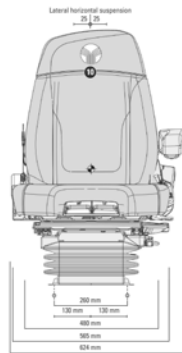

MAXIMO DYNAMIC PLUS

With Dualmotion adaptive back support

- Dynamic dampening air suspension system (12 V compressor)
- Suspension stroke: 120 mm
- Air-assisted height adjustment: 80 mm
- Automatic weight adjustment
- Passive seat climate system
- Fore/aft adjustment: 210 mm
- Fore/aft isolation
- Pneumatic lumbar support
- Adjustable backrest angle
- Adaptive dualmotion back support
- Lateral suspension
- Seat cushion width: extra wide 565 mm
- 2-step seat heating
- Adjustable seat cushion depth & angle
- Dynamic dampening system
- Swivel: 7.5° left / 15° right
- Automatic shock absorber
  - Left: 80 x 380 mm, adjustable angle
  - Right: interface for multifunctional armrest
- APS (Automatic Positioning System)
- Document holder

	Pneumatic suspension		Dynamic damping system
	Pneumatic lumbar support		Swivel
	Automatic positioning system		Passive seat climate system
	Automatic weight system		Automatic shock absorber
	Fore/aft isolation		Lateral suspension
	Dualmotion		

Seats	Description	REF
Standard version	Fabric (anthracite-green-silver)	100BC2162

Spare parts	Description	REF
Seat cushion	Fabric	100BC2164
Backrest cushion	Fabric	100BC2165
Backrest extension	Fabric	100BC2166
Armrest	Left-hand, long 380 x 80 mm adjustable angle	100BC2171
Armrest	Right-hand, long 380 x 80 mm adjustable angle	100BC2172
Slide rails		100BC2167
Switch		100BC2182
Switch	22 ohm	100BC2168
Switch	Fendt 510/122 ohm	100BC2169
Switch	Same 300/1500 bzw 2000/500 ohm	100BC2183
Switch	John Deere 3300/1031 ohm	100BC2184
Compensator	Same, John Deere, Fendt switch	100BC2170
Shock absorber	Vertical	100BC2430
Shock absorber	Horizontal	100BC2443
Roller kit		100BC2431
Compressor		100BC2441
Air spring		100BC2433
Complete suspension		100BC2444

Optional features	Description	REF
Seat belt	Static	100BC2786
Seat belt	Retractor, ALR	100BC2145
Document holder		100BC2144

Contact us for additional seat options • Please note that optional features are not included with the seat and must be ordered separately. Please note that the appearance of the seat might differ slightly from the shown example, depending on the selected version and options.