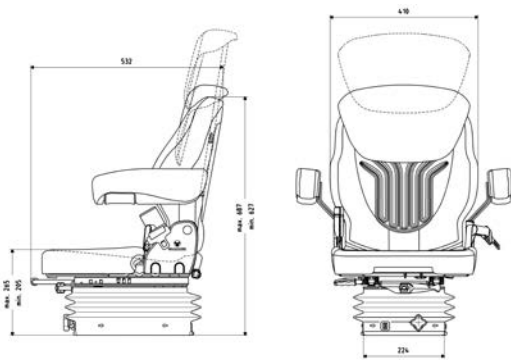

COMPACTO BASIC S (MSG 83/511)

Note: restricted field of application, only to be fitted on narrow-track tractors with a minimum track width of ≤ 1150 mm at the rear wheels.

Mechanical suspension

Manual weight adjustment

Mechanical lumbar support

- Mechanical suspension
- Horizontal suspension
- Suspension stroke: 80 mm
- Infinitely variable height adjustment: 60 mm
- Horizontal adjustment: 180 mm
- Adjustable backrest angle
- Adjustable lumbar support
- Air-assisted automatic weight adjustment: 50 - 130 kg
- Fore/aft adjustment
- Seat cushion width: 400 mm

Seats	Description	REF
Standard version	Fabric (anthracite-green-silver)	100BC2319
Standard version	PVC (black)	100BC2321

Spare parts	Description	REF
Seat cushion	Fabric	100BC2287
Seat cushion	Fabric, heated 12 V	100BC2288
Backrest cushion	Fabric	100BC2289
Backrest cushion	Fabric, heated 12 V	100BC2290
Backrest cushion	Fabric, heated 12 V	100BC2269
Seat cushion	PVC	100BC2291
Seat cushion	PVC, heated 12 V	100BC2292
Backrest cushion	PVC, heated 12 V	100BC2294
Slide rail		100BC2274
Switch		100BC2275
Cable set	Heating, 12 V	100BC2276
Adapter	Cable ops	100BC2318
Shock absorber	Vertical	100BC2473
Roller kit		100BC2481
Complete suspension		100BC2480

Optional features	Description	REF
Backrest extension	PVC	100BC2217
Armrest	Left-hand, 60 x 320 mm, adjustable angle	100BC2277
Armrest	Right-hand, 60 x 320 mm, adjustable angle	100BC2278
Armrest	Left-hand, 65 x 270 mm	100BC2279
Armrest	Right-hand, 65 x 270 mm	100BC2280
Seat belt	Static	100BC2295
Lateral suspension		100BC2282
Document holder		100BC2144