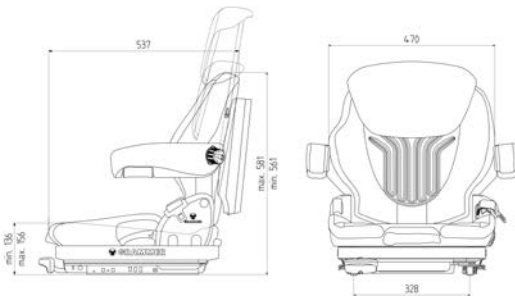

PRIMO XM (MSG65/521)

- Mechanical low-frequency suspension
- Automatic weight adjustment: 45 – 170 kg
- Seat cushion width: 470 mm
- Suspension stroke: 80 mm
- Fore/aft adjustment: 210 mm
- Backrest with adjustable anglement
- Mechanical lumbar support
- Integrated operator system

Seats	Description	REF
Standard version	PVC (black), dual belt	100BC2602
Alternative version	Fabric (blue-black), dual belt	100BC2604

Spare parts	Description	REF
Seat cushion	PVC	100BC2606
Seat cushion	PVC, heated 12 V	100BC2583
Seat cushion	PVC, heated 48 V	100BC2584
Backrest cushion	PVC	100BC2272
Backrest cushion	PVC, heated 12 V	100BC2273
Backrest cushion	PVC, heated 48 V	100BC2585
Seat cushion	Fabric	100BC2587
Seat cushion	Fabric, heated 12 V	100BC2586
Seat cushion	Fabric, matrix, heated 48 V	100BC2607
Backrest cushion	Fabric, heated 48 V	100BC2589
Backrest cushion	Fabric, heated 12 V	100BC2588
Backrest cushion	Fabric, matrix, heated 48 V	100BC2608
Cable set	Heating 12 V	100BC2276
Cable set	Heating 24 V	100BC2609
Cable heating set	48 V	100BC2576
Slide rails		100BC2462
Fore/aft isolation		100BC2472
Switch		100BC2577
Shock absorber	Vertical	100BC2465

Mechanical suspension

Manual weight adjustment

Mechanical lumbar support

Optional features	Description	REF
Head rest	PVC	100BC2249
Head rest	Fabric	100BC2590
Armrest	Left-hand, 60 x 320 mm, adjustable angle	100BC2277
Armrest	Right-hand, 60 x 320 mm, adjustable angle	100BC2278
Seat belt	Retractor, ALR	100BC2145
Document holder		100BC2144

Contact us for additional seat options · Please note that optional features are not included with the seat and must be ordered separately. Please note that the appearance of the seat might differ slightly from the shown example, depending on the selected version and options.