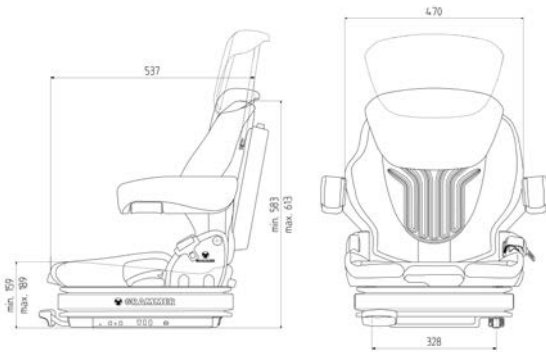

## PRIMO XXL (MSG75G/522)

- Pneumatic low-frequency suspension
- 12 V compressor
- Automatic weight adjustment: 45 – 170 kg
- Seat cushion width: 450 mm
- Suspension stroke: 110 mm
- Fore/aft adjustment: 210 mm
- Backrest with adjustable anglement
- Mechanical lumbar support
- Integrated backrest extension

Pneumatic suspension

Manual weight adjustment

Mechanical lumbar support

Low-frequency suspension

Optional features	Description	REF
Backrest extension	Fabric	<a href="#">100BC2574</a>
Armrest	Left-hand, 320 x 60 mm	<a href="#">100BC2578</a>
Armrest	Right-hand, 60 x 320 mm	<a href="#">100BC2278</a>
Seat belt	Retractor with switch right ELR	<a href="#">100BC2471</a>
Document holder		<a href="#">100BC2144</a>

## PRIMO XL (MSG75G(L)/521)

- Pneumatic low-frequency suspension
- 12 V compressor (24 V for forklift trucks and compact construction machines)
- Automatic weight adjustment: 45 – 170 kg
- Seat cushion width: 470 mm
- Suspension stroke: 110 mm
- Fore/aft adjustment: 210 mm
- Backrest with adjustable anglement
- Mechanical lumbar support
- Integrated backrest extension