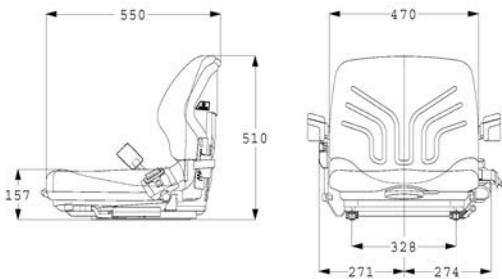

Mechanical suspension

Manual weight adjustment

Spare parts	Description	REF
Seat cushion	PVC	100BC2388
Backrest cushion	PVC	100BC2390
Cushion set	PVC, 12/24 V	100BC2385
Cushion set	PVC, 48 V	100BC2386
Seat cushion	Fabric	100BC2389
Backrest cushion	Fabric	100BC2391
Cushion kit	Fabric 12/24 V	100BC2382
Cushion kit	Fabric, matrix, heated 12/24 V	100BC2488
Cushion kit	Fabric, matrix, heated 48 V	100BC2384
Slide rails		100BC2345
Switch		100BC2404
Shock absorber	Vertical	100BC2489

Optional features	Description	REF
Armrest	Left-hand, 300 x 54 mm, folding	100BC2377
Armrest	Right-hand, 300 x 54 mm, folding	100BC2378
Seat belt	Static	100BC2381
Seat belt	Retractor, MUR	100BC2380
Seat belt	Dual sensitive, ELR	100BC2379
Document holder		100BC2387