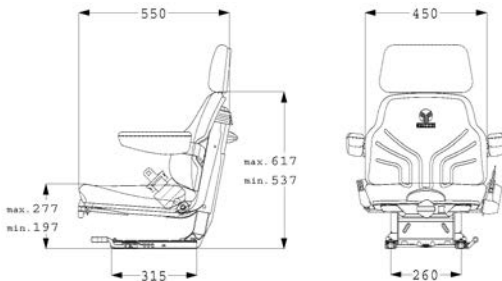

Mechanical suspension

Manual weight adjustment

Optional features	Description	REF
Backrest extension	Fabric	100BC2333
Backrest extension	PVC	100BC2256
Armrest	Left-hand, 54 x 300 mm	100BC2335
Armrest	Right-hand, 54 x 300 mm	100BC2336
Seat belt	Static	100BC2337
Lap belt	Retractor	100BC2338
Option	Vario-cons angular assy for KHD / John Deere	100BC2340
Option	Step-console for Fendt series 102 - 108	100BC2341
Document holder		100BC2144