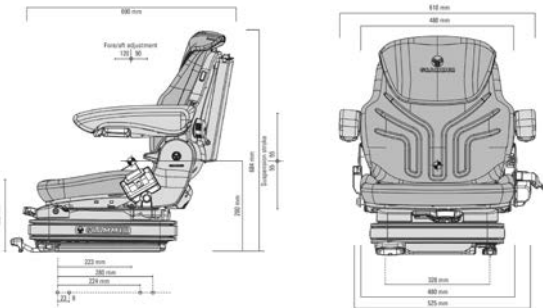

- Pneumatic suspension
- 12 V compressor
- Automatic weight adjustment: 45 – 170 kg
- Seat cushion width: 480 mm
- Suspension stroke: 110 mm
- Fore/aft adjustment: 210 mm
- Mechanical lumbar support
- Backrest with adjustable anglement
- Integrated backrest extension

Seats	Description	REF
Standard version	PVC (black), Seat belt duo 12 V	100BC2526

Spare parts	Description	REF
Seat cushion	PVC	100BC2241
Seat cushion	PVC, heated 12 V	100BC2373
Backrest cushion	PVC	100BC2216
Backrest cushion	PVC, heated 12 V	100BC2374
Seat cushion	Fabric	100BC2554
Seat cushion	Fabric, matrix, heated 12 V	100BC2555
Backrest cushion	Fabric	100BC2556
Backrest cushion	Fabric, matrix, heated 12 V	100BC2557
Cable set	Heating 12 V	100BC2560
Slide rails		100BC2514
Fore/aft isolation		100BC2515
Switch		100BC2516
Shock absorber	Vertical	100BC2465
Compressor	12 V	100BC2466
Air spring		100BC2467