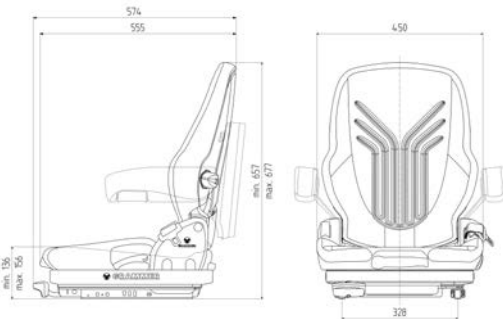

Mechanical suspension

Manual weight adjustment

Mechanical lumbar support

Seats	Description	REF
Standard version	PVC (black), switch, safety belt	100BC2597
Alternative version	Fabric (blue-black), switch, safety belt	100BC2599

Spare parts	Description	REF
Seat cushion	PVC	100BC2270
Seat cushion	PVC, heated 12 V	100BC2271
Seat cushion	PVC, heated 48 V	100BC2565
Backrest cushion	PVC	100BC2601
Backrest cushion	PVC, 12 V	100BC2566
Backrest cushion	Fabric, 48 V	100BC2567
Seat cushion	Fabric	100BC2568
Seat cushion	Fabric, 12 V	100BC2569
Seat cushion	Fabric, matrix, heated 48 V	100BC2570
Backrest cushion	Fabric	100BC2571
Backrest cushion	Fabric, heated 12 V	100BC2572
Backrest cushion	Fabric, matrix, heated 48 V	100BC2573
Cable set	Heating 12 V	100BC2464
Cable set	Heating 24 V	100BC2575
Cable heating set	48 V	100BC2576
Slide rails		100BC2462
Fore/aft isolation		100BC2472
Shock absorber	Vertical	100BC2465

Optional features	Description	REF
Head rest	PVC	100BC2249
Head rest	Fabric	100BC2590
Armrest	Left-hand, 320 x 60 mm	100BC2578
Armrest	Right-hand, 60 x 320 mm	100BC2278
Seat belt	Retractor with switch right ELR	100BC2471
Document holder		100BC2144