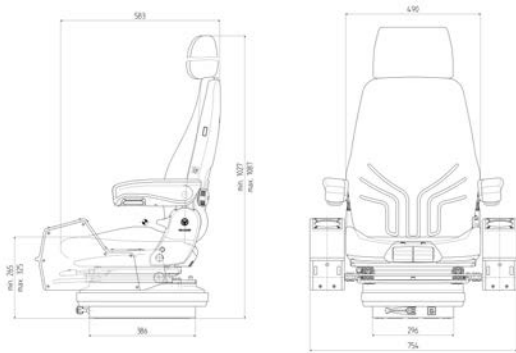

ACTIMO M WITH CONTROL CARRIER (MSG 85/722)