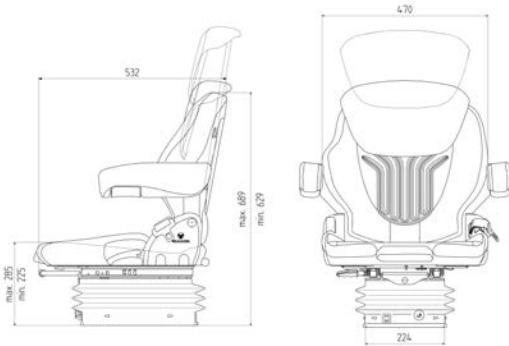

COMPACTO COMFORT M (MSG 93/521 12 V)

Pneumatic suspension

Manual weight adjustment

Mechanical lumbar support

- Air suspension (12 V compressor)
- Air-assisted height adjustment
- Weight adjustment: 50 - 130 kg
- Adjustable backrest angle
- Mechanical lumbar support
- Fore/aft adjustment
- Seat cushion width: 450 mm

Seats	Description	REF
Standard version	Fabric (anthracite-green-silver)	100BC2261
Standard version	PVC (black)	100BC2263

Spare parts	Description	REF
Seat cushion	Fabric	100BC2265
Seat cushion	Fabric, heated 12 V	100BC2266
Backrest cushion	Fabric	100BC2267
Backrest cushion	Fabric, heated 12 V	100BC2269
Seat cushion	PVC	100BC2270
Seat cushion	PVC, heated 12 V	100BC2271
Backrest cushion	PVC	100BC2272
Backrest cushion	PVC, heated 12 V	100BC2273
Slide rail		100BC2274
Switch		100BC2275
Cable set	Heating, 12 V	100BC2276
Shock absorber	Vertical	100BC2473
Compressor		100BC2474
Air spring		100BC2475

Optional features	Description	REF
Backrest extension	Fabric, heated 12 V	100BC2268
Backrest extension	PVC	100BC2217
Armrest	Left-hand, 60 x 320 mm, adjustable angle	100BC2277
Armrest	Right-hand, 60 x 320 mm, adjustable angle	100BC2278
Armrest	Left-hand, 65 x 270 mm	100BC2279
Armrest	Right-hand, 65 x 270 mm	100BC2280
Seat belt	Seat belt, ELR	100BC2281
Lateral suspension		100BC2282
Document holder		100BC2144