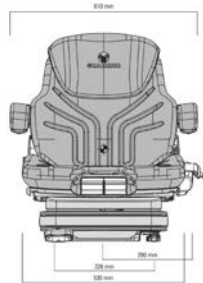

Pneumatic suspension

Low-frequency suspension

Pneumatic lumbar support

Passive seat climate system

Automatic weight system

Optional features	Description	REF
Armrest	Left-hand, 380 x 80 mm	<a href="#">100BC2518</a>
Armrest	Right-hand, 380 x 80 mm	<a href="#">100BC2517</a>
Seat belt	Dual, switch, ELR	<a href="#">100BC2519</a>
Document holder		<a href="#">100BC2144</a>

## PRIMO EL PLUS (MSG75EL/731)

- Pneumatic low-frequency suspension
- Automatic weight adjustment: 45 – 170 kg
- Passive seat climate system
- Seat shell width: 530 mm
- Mechanical lumbar support
- Heating
- Adjustable backrest height
- Integrated restraint system
- Suspension stroke: 110 mm