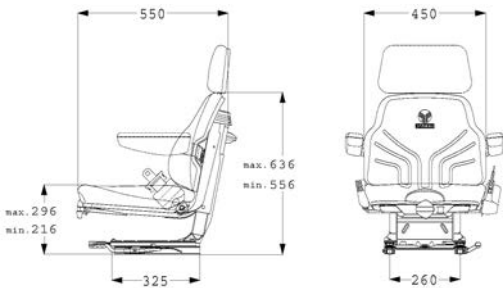

### UNIVERSO BASIC PLUS (MSG 44/520)

- Mechanical suspension
- Height adjustment
- Weight adjustment: 50 - 130 kg
- Control levers ergonomically placed
- Lateral suspension
- Fore/aft adjustment
- Fore/aft isolation