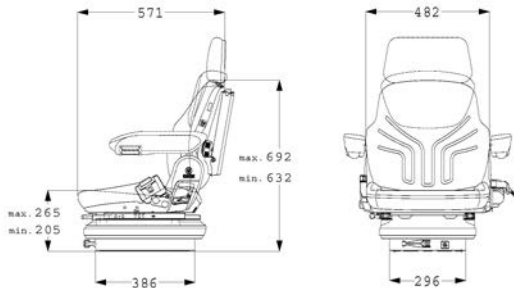

## MAXIMO L (MSG 95A/721 12 V)

- Pneumatic suspension
- Weight adjustment: 50 – 130 kg
- Mechanical lumbar support
- Seat switch
- Stepless height adjustment up to 60 mm
- Operator restraint system
- APS: automatic position system

Pneumatic suspension

Automatic weight system

Mechanical lumbar support

Fore/aft isolation

Automatic positioning system

Optional features	Description	REF
Head rest	PVC	<a href="#">100BC2249</a>
Backrest extension	Fabric	<a href="#">100BC2367</a>
Armrest	Left-hand, long 380 x 80 mm adjustable angle	<a href="#">100BC2171</a>
Armrest	Right-hand, long 380 x 80 mm adjustable angle	<a href="#">100BC2172</a>
Armrest	Left-hand, 270 x 65 mm height adjustable height, folding	<a href="#">100BC2230</a>
Armrest	Right-hand, 270 x 65 mm height adjustable height, folding	<a href="#">100BC2231</a>
Document holder		<a href="#">100BC2144</a>

## MAXIMO M (MSG 85/721)

- Mechanical suspension
- Weight and height adjustable
- Mechanical lumbar support
- Narrow seat cushion
- Seat switch
- Backrest adjustable anglement
- Operator restraint system