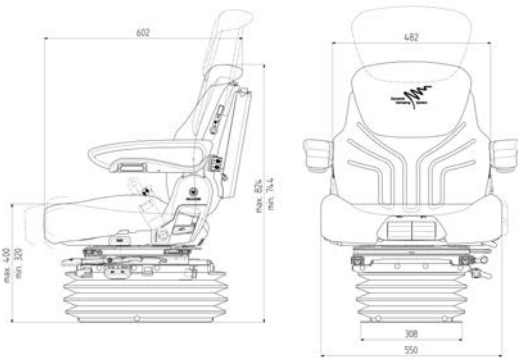

MAXIMO DYNAMIC (MSG 95AL/741 12 V)

High-comfort seat with dynamic dampening system.

- Dynamic dampening air suspension system (12 V compressor)
- Low-frequency air suspension
- Suspension stroke: 120 mm
- Air-assisted height adjustment: 80 mm
- Passive seat climate system
- Fore/aft adjustment: 210 mm
- Fore/aft isolation
- Pneumatic lumbar support
- Adjustable backrest angle
- Integrated backrest extension
- Horizontal suspension
- Lateral suspension
- Seat cushion width: extra wide 550 mm
- Seat heating
- Adjustable seat cushion length & angle
- Swivel: 20° left / right
- Dynamic dampening system
- Integrated backrest extension
- Armrests
  - Left: 80 x 380 mm, adjustable angle
  - Right: 80 x 380 mm, adjustable angle
- Suspension cover
- Document holder
- Electronically controlled suspension positioning system
- Automatic weight adjustment, delete entry

	Pneumatic suspension		Dynamic damping system
	Pneumatic lumbar support		Swivel
	Automatic positioning system		Automatic shock absorber
	Automatic weight system		Lateral suspension
	Fore/aft isolation		Passive seat climate system

Seats	Description	REF
Standard version	Fabric (anthracite-green-silver)	100BC2176

Spare parts	Description	REF
Seat cushion	Fabric	100BC2178
Backrest cushion	Fabric	100BC2179
Backrest extension	Fabric	100BC2180
Armrest	Left-hand, long 380 x 80 mm adjustable angle	100BC2171
Armrest	Right-hand, long 380 x 80 mm adjustable angle	100BC2172
Slide rails		100BC2181
Switch		100BC2182
Switch	22 ohm	100BC2168
Switch	Fendt 510/122 ohm	100BC2169
Switch	Same 300/1500 bzw 2000/500 ohm	100BC2183
Switch	John Deere 3300/1031 ohm	100BC2184
Compensator	Same, John Deere, Fendt switch	100BC2170
Shock absorber	Vertical	100BC2430
Shock absorber	Horizontal	100BC2443
Roller kit		100BC2431
Compressor		100BC2441
Air spring		100BC2433
Complete suspension		100BC2444

Optional features	Description	REF
Seat belt	Static	100BC2786
Seat belt	Retractor, ALR	100BC2145
Document holder		100BC2144

Contact us for additional seat options • Please note that optional features are not included with the seat and must be ordered separately. Please note that the appearance of the seat might differ slightly from the shown example, depending on the selected version and options.