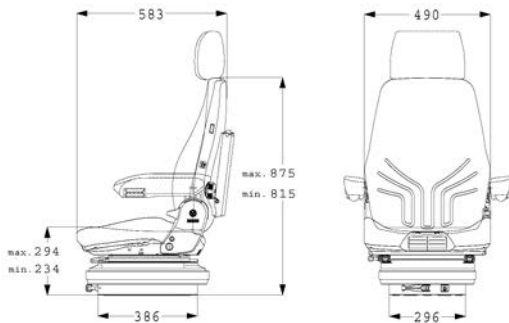

ACTIMO M (MSG 85/722)

- Mechanical suspension
- Weight adjustment: 50 – 130 kg
- Suspension stroke: 100 mm
- Mechanical lumbar support
- Height adjustment: 60 mm
- Adjustable seat cushion length and angle

Seats	Description	REF
Standard version	Fabric (yellow-black)	100BC2657
Standard version	PVC (imitation leather)	100BC2659

Spare parts	Description	REF
Seat cushion	Fabric	100BC2661
Seat cushion 550 mm	Fabric	100BC2662
Backrest cushion	Fabric	100BC2634
Seat cushion	Fabric, heated 12 V	100BC2663
Seat cushion	Fabric, heated 12 V, extra wide: 550 mm	100BC2664
Seat cushion	Fabric, heated 24 V, extra wide: 550 mm	100BC2665
Seat cushion	PVC	100BC2630
Backrest cushion	PVC	100BC2631
Slide rails		100BC2250
Switch + contact plate		100BC2258

Optional features	Description	REF
Head rest	PVC	100BC2632
Backrest extension	With matrix heated, with logo	100BC2635
Armrest	Left-hand, long 380 x 80 mm adjustable angle	100BC2171
Armrest	Right-hand, long 380 x 80 mm adjustable angle	100BC2172
Armrest	Left-hand, 270 x 65 mm height adjustable height, folding	100BC2230
Armrest	Right-hand, 270 x 65 mm height adjustable height, folding	100BC2231
Seat belt	Retractor, ALR	100BC2145
Seat belt	ELR, left-hand	100BC2638
Swivel	360°, height: 31 mm	100BC2640
Document holder		100BC2144

Mechanical suspension

Manual weight system

Mechanical lumbar support