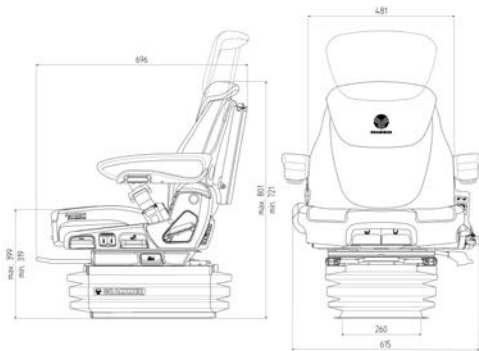

MAXIMO EVOLUTION DYNAMIC (MSG 95EL/741 12 V)

- Low-frequency air suspension (12 V compressor)
- Active weight adjustment: 50 - 130 kg
- Stepless height adjustment: 80 mm
- Suspension stroke: 120 mm
- Automatic shock absorber
- Fore/aft isolation
- Lateral suspension
- Length adjustment: 210 mm
- Adjustable seat cushion depth & angle
- Adjustable backrest angle
- Swivel: 20° left / right
- Integrated backrest extension
- Active seat seat climate system
- Seat heating
- Seat cushion width: extra wide 550 mm
- Operator presence switch (OPS)
- Height & adjustable angleable armrests with fabric cover
- Integrated backrest extension
- Pneumatic lumbar support
- Document holder

Seats	Description	REF
Standard version	Fabric (anthracite-silver), switch 22 ohm	100BC2154
Same version	Fabric (anthracite-silver), switch diagnostic ability, 3000/1500 ohm	100BC2156
Fendt version	Fabric (anthracite-silver), switch diagnostic ability, 510/122 ohm	100BC2158

Spare parts	Description	REF
Seat cushion	Fabric	100BC2152
Backrest cushion	Fabric	100BC2160
Backrest extension	Fabric	100BC2139
Armrest	Left-hand	100BC2142
Armrest	Right-hand	100BC2143
Slide rails		100BC2140
Switch	22 ohm	100BC2141
Switch	Fendt version	100BC2778
Switch	510/122 ohm	100BC2779
Shock absorber	Vertical	100BC2430
Shock absorber	Horizontal	100BC2436
Roller kit		100BC2431
Compressor		100BC2432
Air spring		100BC2433
Complete suspension		100BC2437

Optional features	Description	REF
Seat belt	Retractor, ALR	100BC2145
Document holder		100BC2144

	Pneumatic suspension		Dynamic damping system
	Pneumatic lumbar support		Swivel
	Automatic positioning system		Active seat climate system
	Automatic weight system		Automatic shock absorber
	Fore/aft isolation		Lateral suspension