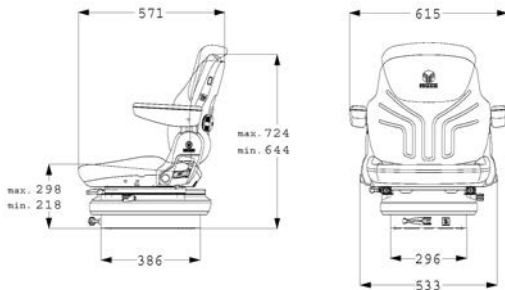

MAXIMO BASIC (MSG 85/721)

Mechanical suspension

Manual weight adjustment

Mechanical lumbar support

Fore/aft isolation

Standard seat with mechanical suspension

- Mechanical suspension
- Suspension stroke: 100 mm
- Shock absorber
- Adjustable backrest angle
- Height adjustment: 80 mm
- Manual weight adjustment
- Fore/aft adjustment: 210 mm
- Backrest adjustable anglement
- Armrests: 65 x 270 mm

Seats	Description	REF
Standard version	Fabric (anthracite-green-silver) (with arm rests)	100BC2244
Standard version	PVC (with armrests, with belt)	100BC2764

Spare parts	Description	REF
Seat cushion	Fabric	100BC2246
Backrest cushion	Fabric	100BC2207
Cushion set	Fabric, heated 12 V	100BC2247
Seat cushion	PVC	100BC2241
Backrest cushion	PVC	100BC2216
Cushion set	PVC, heated 12 V	100BC2248
Armrest	Left-hand, 270 x 65 mm height adjustable height, folding	100BC2230
Armrest	Right-hand, 270 x 65 mm height adjustable height, folding	100BC2231
Slide rails		100BC2250
Switch		100BC2251
Shock absorber	Vertical	100BC2451
Roller kit		100BC2431
Compressor		100BC2441
Complete suspension		100BC2452

Optional features	Description	REF
Head rest	PVC	100BC2249
Backrest extension	Fabric, heated 12 V	100BC2208
Seat belt	Static	100BC2786
Seat belt	Retractor, ALR	100BC2145
Seat belt	Duo sensitive, ELR	100BC2232
Lateral suspension	Height: 18 mm	100BC2213
Document holder		100BC2144