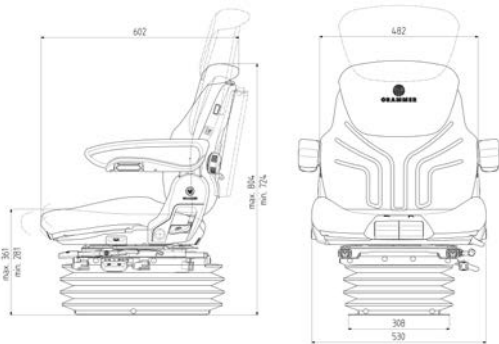

## MAXIMO PROFESSIONAL (MSG 95AL/731 12 V)

High-comfort seat with low-frequency suspension

- Low-frequency air suspension (12 V compressor)
- Suspension stroke: 100 mm
- Automatic weight adjustment
- Air-assisted height adjustment: 80 mm
- Suspension cover
- Swivel: 20° left / right
- Adjustable seat cushion length & angle
- Adjustable Head rest
- Height adjustable and foldable armrests
- Seat cushion width: extra wide 530 mm
- Adjustable shock absorber
- Integrated backrest extension
- Fore/aft isolator