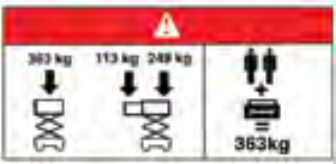

Foreground: MIXED
Background: MIXED
Width: 153 mm
Height: 76 mm

REF 138TA3673