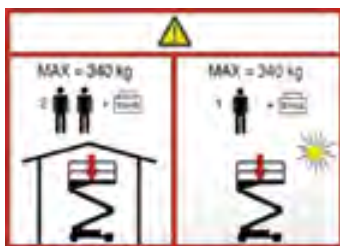

Foreground: MIXED
Background: MIXED
Width: 177 mm
Height: 127 mm

REF 138TA6900