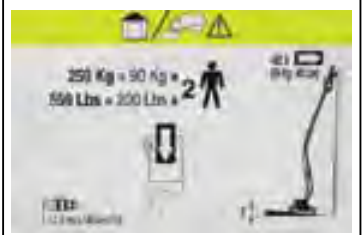

Foreground: MIXED
Background: MIXED
Width: 185 mm
Height: 120 mm

REF 138TA1212

Foreground: MIXED
Background: MIXED
Width: 200 mm
Height: 52 mm

REF 138TA2685