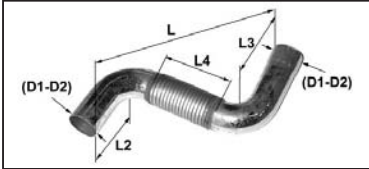

EXHAUST TUBES

For all our latest catalogue updates and company info: www.tvh.com

EXHAUST TUBES

used for: **PATRIA**

Number of bends AT-BO	Smallest outer dia. tube (mm) D1	Largest outer dia. tube (mm) D2	Dimension (mm) L	Dimension (mm) L2	Dimension (mm) L3	Dimension (mm) L4	REF
2	42	42	290	50	50		124TA2861
	42	42	300	52	60		124TA2862
3	41	41	530	85	115		139TA4186