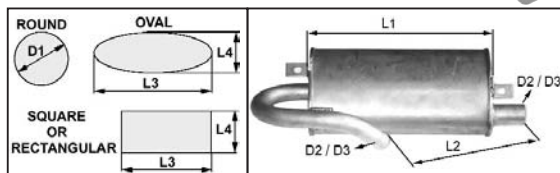

MUFFLERS

For all our latest catalogue updates and company info: www.tvh.com

used for: **NISSAN**