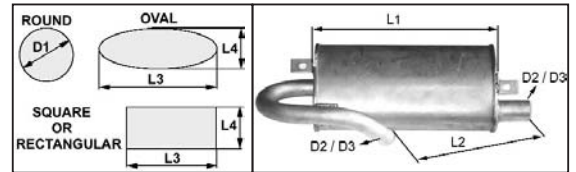

MUFFLERS

For all our latest catalogue updates and company info: www.tvh.com

MUFFLERS

used for: **NISSAN**