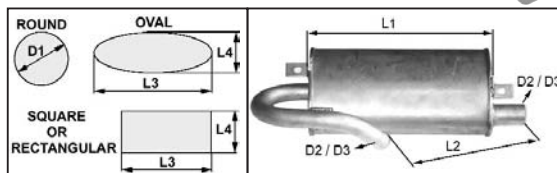

MUFFLERS

For all our latest catalogue updates and company info: www.tvh.com

MUFFLERS

used for: **NISSAN**