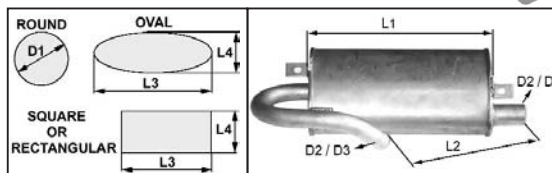

MUFFLERS

For all our latest catalogue updates and company info: www.tvh.com

used for: **NISSAN**