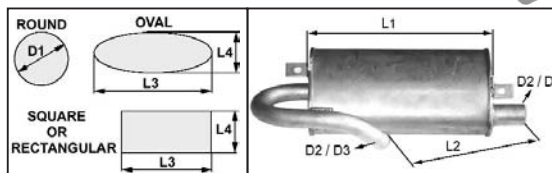

MUFFLERS

For all our latest catalogue updates and company info: www.tvh.com

MUFFLERS

used for: **NISSAN**