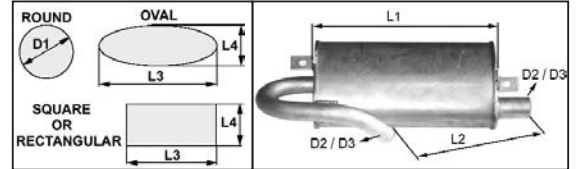

MUFFLERS

For all our latest catalogue updates and company info: www.tvh.com

MUFFLERS

used for: **NISSAN**