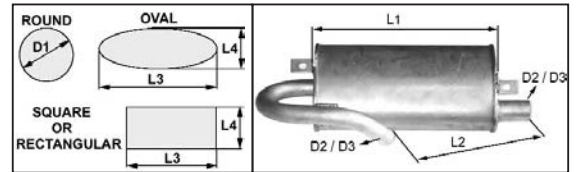

MUFFLERS

For all our latest catalogue updates and company info: www.tvh.com

MUFFLERS

used for: **NISSAN**