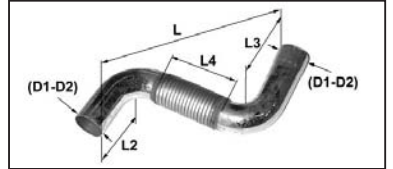

EXHAUST TUBES

For all our latest catalogue updates and company info: www.tvh.com

EXHAUST TUBES

used for: **LUGLI**

Number of bends AT-BO	Smallest outer dia. tube (mm) D1	Largest outer dia. tube (mm) D2	Dimension (mm) L	Dimension (mm) L2	Dimension (mm) L3	Dimension (mm) L4	REF
0	56	60	630			500	139TA4005
1	45	49	100	20	75		134TA6355

Look up these parts via