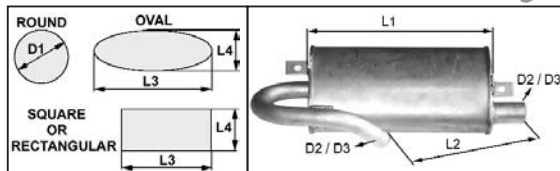

MUFFLERS

For all our latest catalogue updates and company info: www.tvh.com

used for: **LUGLI**

MUFFLERS

Type muffler TY	Length (mm) L1	Dimension (mm) L2	Body dimension (mm) dia. D1 or L3 x L4	Smallest outer dia. tube (mm) D2	Largest outer dia. tube (mm) D3	REF
Round	350	220	150	32	45	105TA6702
Round	965	1190	100	45	45	108TA4296