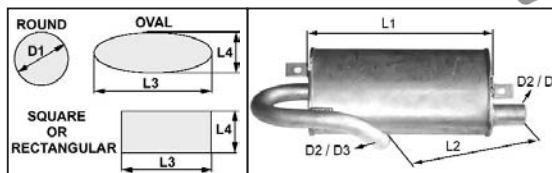

MUFFLERS

For all our latest catalogue updates and company info: www.tvh.com

MUFFLERS

used for: **LINDE-LANSING**

Type muffler	Length (mm) L1	Dimension (mm) L2	Body dimension (mm) dia. D1 or L3 x L4	Smallest outer dia. tube (mm) D2	Largest outer dia. tube (mm) D3	REF
Oval	260	165	235 X 125	52	60	134TA8122
Oval	270	450	120 X 90	40	40	134TA7606
Oval	305	390	230 X 120	38	52	118TA1267
Oval	310	140	190 X 100	48	50	118TA1190
Oval	310	310	190 X 100	47	52	104TA5809
Oval	310	380	190 X 100	42	42	104TA5817
Oval	310	400	190 X 100	47	50	104TA5810
Oval	310	590	190 X 100	46	49	118TA1212
Oval	350	425	312 X 170	50	55	134TA7973
Oval	385	585	265 X 139	40	40	134TA7896
Oval	398	430	270 X 140	40	40	134TA8031
Oval	400	435	265 X 140	35	40	123TA6043