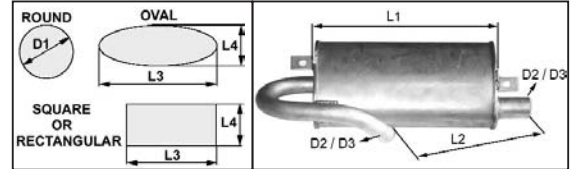

MUFFLERS

For all our latest catalogue updates and company info: www.tvh.com

MUFFLERS

used for: **LINDE-LANSING**