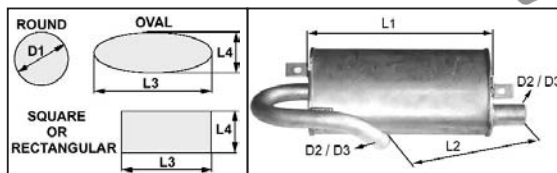

MUFFLERS

For all our latest catalogue updates and company info: www.tvh.com

MUFFLERS

used for: **LINDE-LANSING**