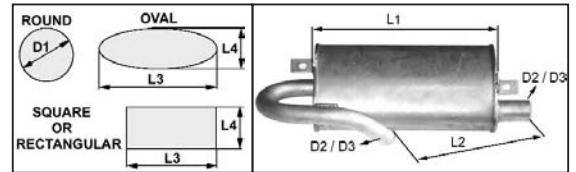

MUFFLERS

For all our latest catalogue updates and company info: www.tvh.com

MUFFLERS

used for: **LINDE-LANSING**