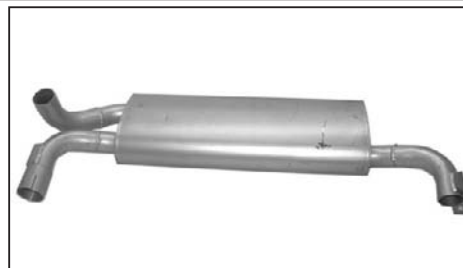

REF [134TA7744](#)