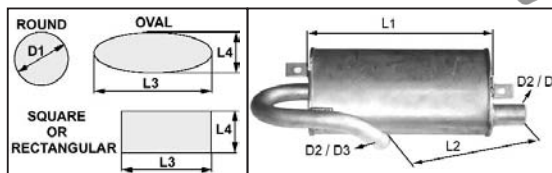

MUFFLERS

For all our latest catalogue updates and company info: www.tvh.com

used for: **LINDE-LANSING**