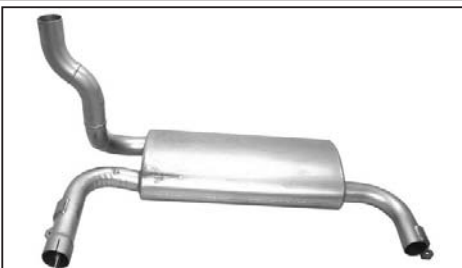

REF [134TA7732](#)