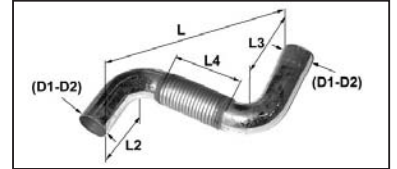

EXHAUST TUBES

For all our latest catalogue updates and company info: www.tvh.com

EXHAUST TUBES

used for: **KOOI AAP**

Number of bends AT-BO	Smallest outer dia. tube (mm) D1	Largest outer dia. tube (mm) D2	Dimension (mm) L	Dimension (mm) L2	Dimension (mm) L3	Dimension (mm) L4	REF
1	35	35	102	32	74		134TA6049
2	42	42	235	30	135		134TA6020
	42	42	252	25	80		110TA8599
	43	51	560	60	420		134TA6054
	50	48	260	35	95		134TA6076