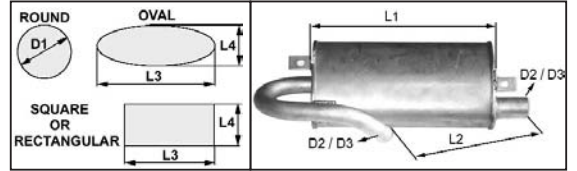

MUFFLERS

For all our latest catalogue updates and company info: www.tvh.com

MUFFLERS

used for: **KOOI AAP**

| Type muffler TY | Length (mm) L1 | Dimension (mm) L2 | Body dimension (mm) dia. D1 or L3 x L4 | Smallest outer dia. tube (mm) D2 | Largest outer dia. tube (mm) D3 | REF |
|--------------------|----------------------|-------------------------|--|---|--|---------------------------|
| Oval | 300 | 255 | 210 X 110 | 32 | 46 | 105TA6869 |
| Round | 450 | 575 | 84 | 32 | 53 | 134TA7946 |
| Round | 455 | 560 | 85 | 32 | 45 | 134TA7888 |
| Round | 460 | 550 | 84 | 27 | 39 | 139TA1543 |
| Round | 480 | 440 | 150 | 54 | 56 | 134TA8005 |
| | | | | | | |
| | | | | | | |
| | | | | | | |
| | | | | | | |
| | | | | | | |
| | | | | | | |
| | | | | | | |