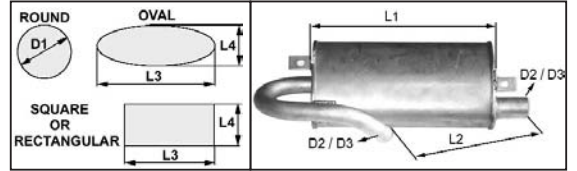

MUFFLERS

For all our latest catalogue updates and company info: www.tvh.com

MUFFLERS

used for: **JLG**

Type muffler	Length (mm) L1	Dimension (mm) L2	Body dimension (mm) dia. D1 or L3 x L4	Smallest outer dia. tube (mm) D2	Largest outer dia. tube (mm) D3	REF
Oval	340	300	200 X 165	30	45	134TA7837
Oval	450	165	195 X 170	22	45	134TA7838
Oval	620	900	294 X 200	60	70	139TA1524
Round	245	355	90	35	48	139TA1525
Round	350	110	159	25	25	134TA7830
Round	350	175	180	48	52	134TA7871
Round	390	430	165	44	44	134TA8017
Round	450	575	84	32	53	139TA1526