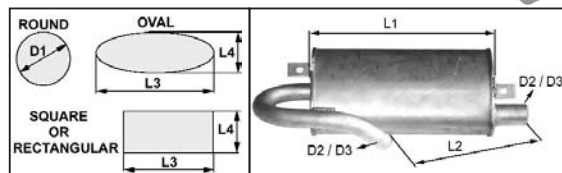

# MUFFLERS

For all our latest catalogue updates and company info: [www.tvh.com](http://www.tvh.com)

used for: **JCB**

MUFFLERS

Type muffler	Length (mm) L1	Dimension (mm) L2	Body dimension (mm) dia. D1 or L3 x L4	Smallest outer dia. tube (mm) D2	Largest outer dia. tube (mm) D3	REF
Round	445	450	153	51	51	<a href="#">134TA7823</a>
Round	550	650	176	64	76	<a href="#">134TA7868</a>