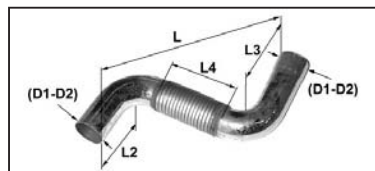

EXHAUST TUBES

For all our latest catalogue updates and company info: www.tvh.com

EXHAUST TUBES

used for: **HANGZHOU / HC / HANGCHA**

Number of bends AT-BO	Smallest outer dia. tube (mm) D1	Largest outer dia. tube (mm) D2	Dimension (mm) L	Dimension (mm) L2	Dimension (mm) L3	Dimension (mm) L4	REF
2	40	45	570	80	275		139TA3866
	40	45	575	85	290		134TA6167
	42	38	515	115	270		139TA3867
	42	42	570	85	270		134TA6193
3	36	42	750	45	140		139TA3868
4	41	41	420	60	150		134TA6236
6	41	41	600	35	50		134TA6166
7	42	42	800	30	60		134TA6163