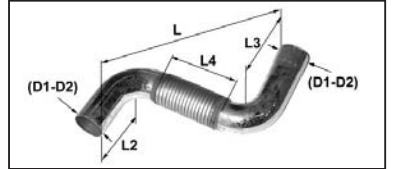

EXHAUST TUBES

For all our latest catalogue updates and company info: www.tvh.com

EXHAUST TUBES

used for: **FANTUZZI**

Number of bends AT-BO	Smallest outer dia. tube (mm) D1	Largest outer dia. tube (mm) D2	Dimension (mm) L	Dimension (mm) L2	Dimension (mm) L3	Dimension (mm) L4	REF
1	70	76	123	40	135		134TA6211
2	29	29	380	80	170		139TA3861