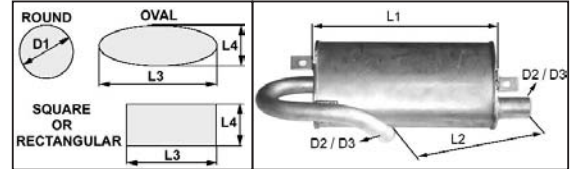

MUFFLERS

For all our latest catalogue updates and company info: www.tvh.com

used for: **DESTA**

Type muffler	Length (mm) L1	Dimension (mm) L2	Body dimension (mm) dia. D1 or L3 x L4	Smallest outer dia. tube (mm) D2	Largest outer dia. tube (mm) D3	REF
Oval	850	720	170 X 90	46	46	104TA5982
Rectangular	200	60	140 X 140	40	40	104TA5933