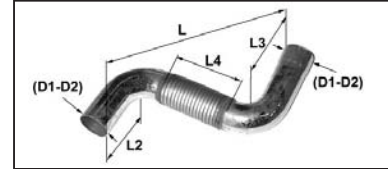

EXHAUST TUBES

For all our latest catalogue updates and company info: www.tvh.com

used for: **DANTRUCK**

EXHAUST TUBES

Number of bends AT-BO	Smallest outer dia. tube (mm) D1	Largest outer dia. tube (mm) D2	Dimension (mm) L	Dimension (mm) L2	Dimension (mm) L3	Dimension (mm) L4	REF
1	60	76	190	130	210		134TA5983