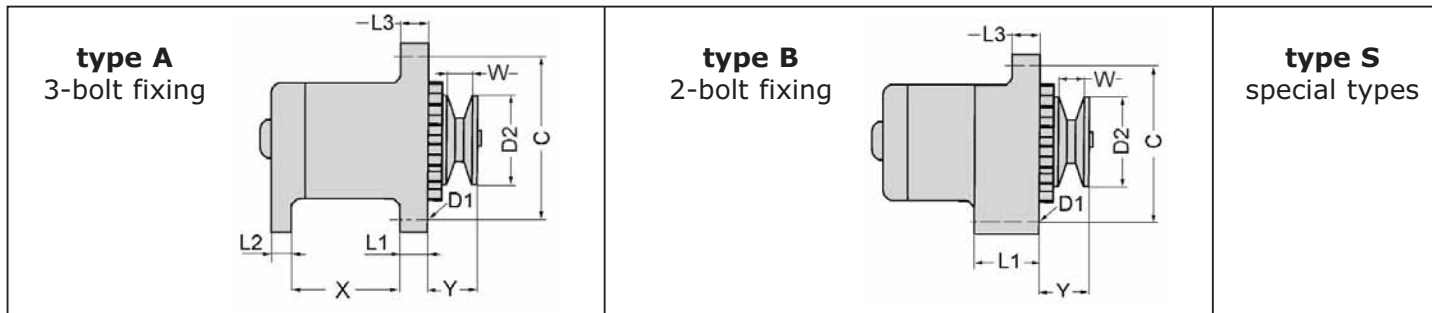

ALTERNATORS

For all our latest catalogue updates and company info: www.tvh.com

ALTERNATORS

used for: CLARK-SAMSUNG