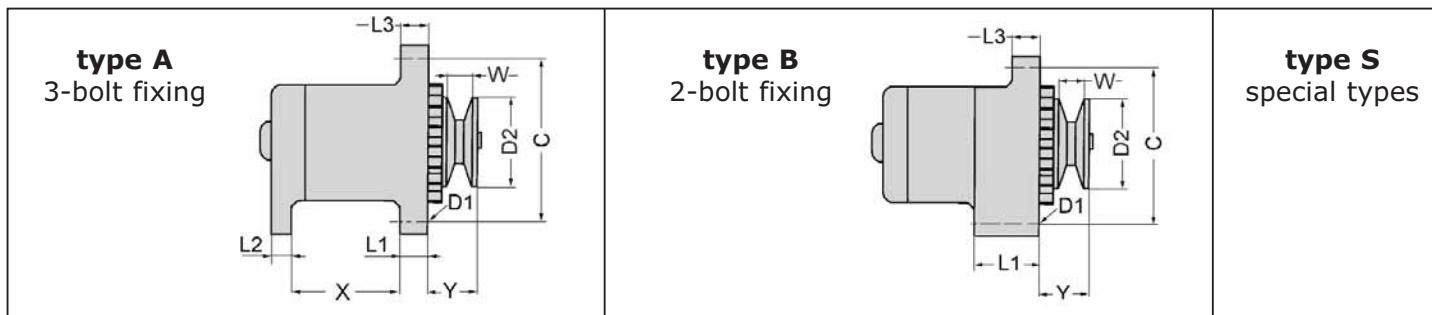

ALTERNATORS

For all our latest catalogue updates and company info: www.tvh.com

ALTERNATORS

used for: CLARK-SAMSUNG