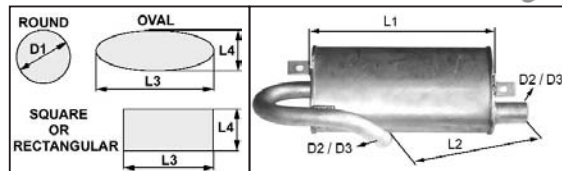

# MUFFLERS

For all our latest catalogue updates and company info: [www.tvh.com](http://www.tvh.com)

MUFFLERS

used for: **BAUMANN**

Type muffler	Length (mm) L1	Dimension (mm) L2	Body dimension (mm) dia. D1 or L3 x L4	Smallest outer dia. tube (mm) D2	Largest outer dia. tube (mm) D3	REF
Oval	690	970	164 X 108	60	62	<a href="#">139TA1482</a>