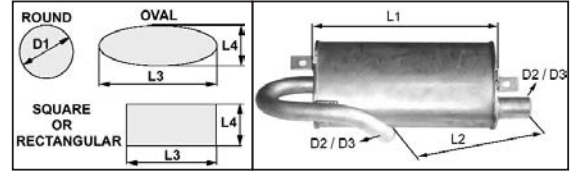

MUFFLERS

For all our latest catalogue updates and company info: www.tvh.com

MUFFLERS

used for: **BT**

Type muffler	Length (mm) L1	Dimension (mm) L2	Body dimension (mm) dia. D1 or L3 x L4	Smallest outer dia. tube (mm) D2	Largest outer dia. tube (mm) D3	REF
Round	360	300	140	43	43	105TA6755
Round	960	1150	110	60	130	139TA1485