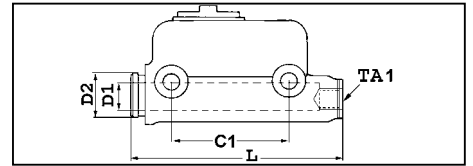

MASTER & CLUTCH CYLINDERS

For all our latest catalogue updates and company info: www.tvh.com

MASTER & CLUTCH CYLINDERS

used for: **BT**

type of flange TY-FL	piston diameter (inch) D1	dimension (mm) L	dimension (mm) C1	dimension (mm) D2	quantity of outlets for oil AT-PR	thread outlet TA1	type of oil OLIE	reference
no flange	1 1/4	176	87,5	44	1	1/2 UNF X 20	brake fluid	123TA1383
	1 1/4	177	87,5	44	1	1/2 UNF X 20	brake fluid	123TA1382
oval	1/2	119	60	40	1		brake fluid	123TA1384
	5/8	123	57	35	1		brake fluid	124TA7877
	5/8	129	57,5	35	1		brake fluid	123TA1386
	11/16	140	60	42	3		brake fluid	104TA4197
	3/4	119	60	42	1	M10 X 1	brake fluid	123TA1387
	3/4	125	57	35	1		brake fluid	106TA3149
	3/4	127	60	42	1		brake fluid	123TA1388
	3/4	130,5	60	42	1		brake fluid	104TA4228
	3/4	143	60	32	1		brake fluid	124TA7844
	7/8	116	57	34	4		brake fluid	123TA1389

MASTER & CLUTCH CYLINDERS

For all our latest catalogue updates and company info: www.tvh.com

used for: **BT**

MASTER & CLUTCH CYLINDERS

type of flange TY-FL	piston diameter (inch) D1	dimension (mm) L	dimension (mm) C1	dimension (mm) D2	quantity of outlets for oil AT-PR	thread outlet TA1	type of oil OLIE	reference
oval	7/8	130	60	42	2		brake fluid	123TA1392
	7/8	132	60	42	1		brake fluid	123TA1391
	7/8	137	60	42	3		brake fluid	104TA4321
	7/8	144	82	40	1		brake fluid	123TA1393
	7/8	192	60	42	1		brake fluid	123TA1390
	1	113	68	42	2		brake fluid	124TA7895
	1	132	60	42	1		brake fluid	123TA1394
	1	136	60	42	1		brake fluid	123TA1395
	1 1/16	159	60	42	1		brake fluid	124TA7886
	1 1/16	159	60	42	1		brake fluid	123TA1396