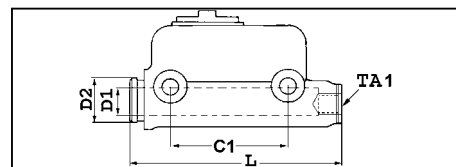

MASTER & CLUTCH CYLINDERS

For all our latest catalogue updates and company info: www.tvh.com

used for: **BT**

MASTER & CLUTCH CYLINDERS

type of flange TY-FL	piston diameter (inch) D1	dimension (mm) L	dimension (mm) C1	dimension (mm) D2	quantity of outlets for oil AT-PR	thread outlet TA1	type of oil OLIE	reference
no flange	3/4	80	60	28,5	1			124TA7900
	3/4	83	60,5	28	1		brake fluid	106TA3143
	3/4	131	87	27	1		brake fluid	106TA3098
	3/4	150	35	34	1		brake fluid	123TA1373
	3/4	153	98,5	22	2		brake fluid	123TA1374
	13/16	159	77	36	1		brake fluid	123TA1375
	7/8	114	48	42	2		brake fluid	123TA1376
	7/8	144	50	30	3		brake fluid	123TA1377
	1	114	48	42	3		brake fluid	123TA1380
	1	114	48	42	2		brake fluid	123TA1379
	1	120	25,5	35	1		brake fluid	123TA1378
	1 1/4	143	82	44,5	1		brake fluid	123TA1381

MASTER & CLUTCH CYLINDERS

For all our latest catalogue updates and company info: www.tvh.com

MASTER & CLUTCH CYLINDERS

used for: **BT**

type of flange TY-FL	piston diameter (inch) D1	dimension (mm) L	dimension (mm) C1	dimension (mm) D2	quantity of outlets for oil AT-PR	thread outlet TA1	type of oil OLIE	reference
no flange	1 1/4	176	87,5	44	1	1/2 UNF X 20	brake fluid	123TA1383
	1 1/4	177	87,5	44	1	1/2 UNF X 20	brake fluid	123TA1382
oval	1/2	119	60	40	1		brake fluid	123TA1384
	5/8	123	57	35	1		brake fluid	124TA7877
	5/8	129	57,5	35	1		brake fluid	123TA1386
	11/16	140	60	42	3		brake fluid	104TA4197
	3/4	119	60	42	1	M10 X 1	brake fluid	123TA1387
	3/4	125	57	35	1		brake fluid	106TA3149
	3/4	127	60	42	1		brake fluid	123TA1388
	3/4	130,5	60	42	1		brake fluid	104TA4228
	3/4	143	60	32	1		brake fluid	124TA7844
	7/8	116	57	34	4		brake fluid	123TA1389