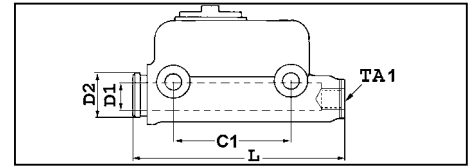

MASTER & CLUTCH CYLINDERS

For all our latest catalogue updates and company info: www.tvh.com

used for: **BT**

MASTER & CLUTCH CYLINDERS

type of flange TY-FL	piston diameter (inch) D1	dimension (mm) L	dimension (mm) C1	dimension (mm) D2	quantity of outlets for oil AT-PR	thread outlet TA1	type of oil OLIE	reference
no flange	3/4	80	60	28,5	1			124TA7900
	3/4	83	60,5	28	1		brake fluid	106TA3143
	3/4	131	87	27	1		brake fluid	106TA3098
	3/4	150	35	34	1		brake fluid	123TA1373
	3/4	153	98,5	22	2		brake fluid	123TA1374
	13/16	159	77	36	1		brake fluid	123TA1375
	7/8	114	48	42	2		brake fluid	123TA1376
	7/8	144	50	30	3		brake fluid	123TA1377
	1	114	48	42	3		brake fluid	123TA1380
	1	114	48	42	2		brake fluid	123TA1379
	1	120	25,5	35	1		brake fluid	123TA1378
	1 1/4	143	82	44,5	1		brake fluid	123TA1381

MASTER & CLUTCH CYLINDERS

For all our latest catalogue updates and company info: www.tvh.com

MASTER & CLUTCH CYLINDERS

used for: **BT**

type of flange TY-FL	piston diameter (inch) D1	dimension (mm) L	dimension (mm) C1	dimension (mm) D2	quantity of outlets for oil AT-PR	thread outlet TA1	type of oil OLIE	reference
no flange	1 1/4	176	87,5	44	1	1/2 UNF X 20	brake fluid	123TA1383
	1 1/4	177	87,5	44	1	1/2 UNF X 20	brake fluid	123TA1382
oval	1/2	119	60	40	1		brake fluid	123TA1384
	5/8	123	57	35	1		brake fluid	124TA7877
	5/8	129	57,5	35	1		brake fluid	123TA1386
	11/16	140	60	42	3		brake fluid	104TA4197
	3/4	119	60	42	1	M10 X 1	brake fluid	123TA1387
	3/4	125	57	35	1		brake fluid	106TA3149
	3/4	127	60	42	1		brake fluid	123TA1388
	3/4	130,5	60	42	1		brake fluid	104TA4228
	3/4	143	60	32	1		brake fluid	124TA7844
	7/8	116	57	34	4		brake fluid	123TA1389