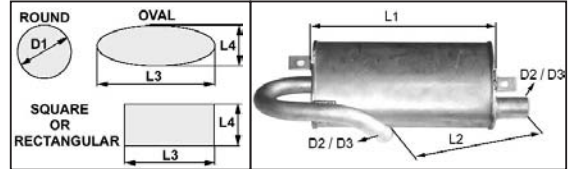

MUFFLERS

For all our latest catalogue updates and company info: www.tvh.com

MUFFLERS

used for: **AUSA**

| Type muffler | Length (mm) L1 | Dimension (mm) L2 | Body dimension (mm) dia. D1 or L3 x L4 | Smallest outer dia. tube (mm) D2 | Largest outer dia. tube (mm) D3 | REF |
|--------------|----------------|-------------------|--|----------------------------------|---------------------------------|---------------------------|
| Oval | 320 | 410 | 150 X 75 | 40 | 45 | 134TA8029 |
| Oval | 320 | 480 | 170 X 80 | 40 | 41 | 134TA8026 |
| Oval | 320 | 780 | 150 X 80 | 40 | 50 | 134TA7998 |
| Oval | 322 | 550 | 150 X 78 | 40 | 45 | 134TA8057 |
| Oval | 325 | 515 | 149 X 80 | 35 | 46 | 139TA1469 |
| Oval | 395 | 925 | 200 X 127 | 50 | 60 | 139TA1470 |
| Oval | 600 | 1530 | 215 X 150 | 70 | 70 | 139TA1471 |
| Oval | 760 | 1015 | 118 X 150 | 54 | 69 | 139TA1472 |
| Round | 744 | 1290 | 114 | 40 | 50 | 139TA1473 |
| | | | | | | |
| | | | | | | |
| | | | | | | |