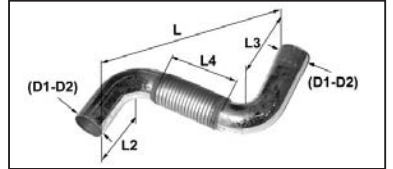

EXHAUST TUBES

For all our latest catalogue updates and company info: www.tvh.com

EXHAUST TUBES

used for: **ATLET-LAFIS**

Number of bends AT-BO	Smallest outer dia. tube (mm) D1	Largest outer dia. tube (mm) D2	Dimension (mm) L	Dimension (mm) L2	Dimension (mm) L3	Dimension (mm) L4	REF
0	48	48	705			560	139TA3804