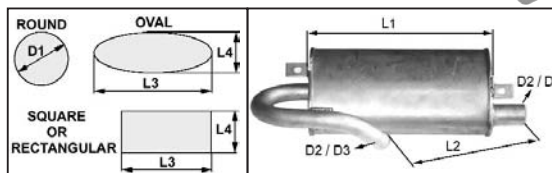

MUFFLERS

For all our latest catalogue updates and company info: www.tvh.com

used for: **ARTISON**

MUFFLERS

Type muffler	Length (mm) L1	Dimension (mm) L2	Body dimension (mm) dia. D1 or L3 x L4	Smallest outer dia. tube (mm) D2	Largest outer dia. tube (mm) D3	REF
Oval	330	250	230 X 125	42	45	134TA7841
Oval	332	280	227 X 127	45	46	139TA4574
Oval	335	310	225 X 125	42	46	134TA7858
Oval	340	775	270 X 180	42	44	139TA1468
Round	725	940	110	42	45	134TA7910